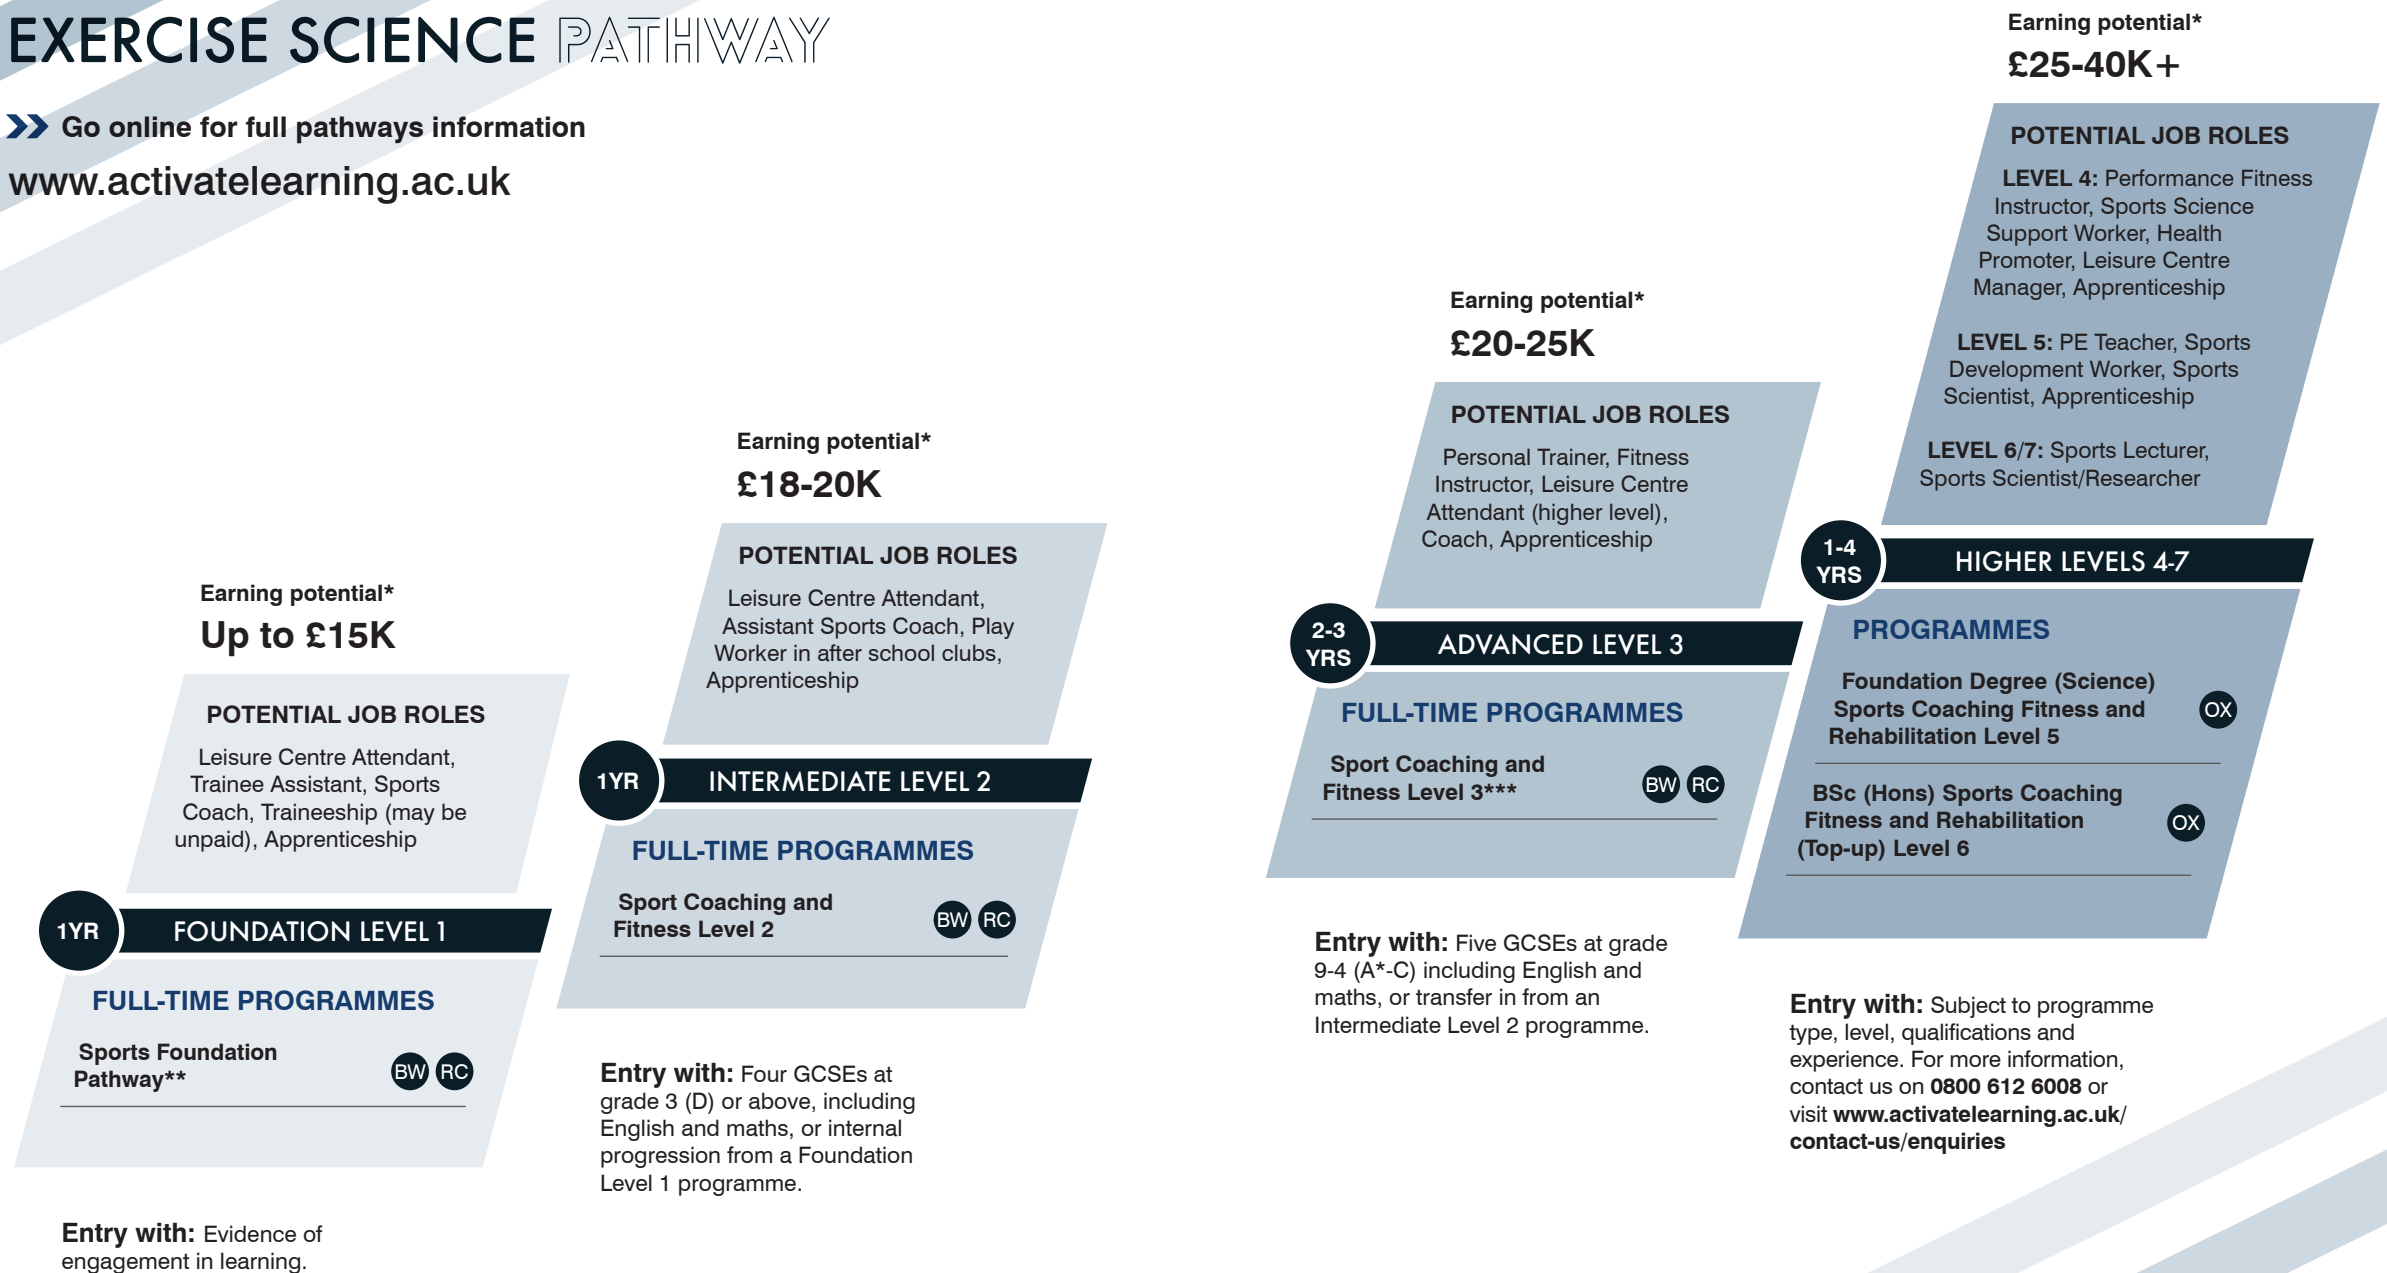

SPORTS THERAPY AND EXERCISE SCIENCE PATHWAY

»» Go online for full pathways information
www.activatelearning.ac.uk

*£ K = £ Thousands. Earning potential figures are from National Careers Service website and Emsi (2018), and are meant as indicators only. No guarantee is made that obtaining a certain qualification will enable you to earn a certain wage. Please note these are just examples of job roles that could be achieved. However, in some instances, employers could require you to have further qualifications and/or relevant experience.

**Foundation programmes are run by our Lifeskills faculty. See p.68 to find out more
 ***A range of A Levels are also available. See p.40 for more details.