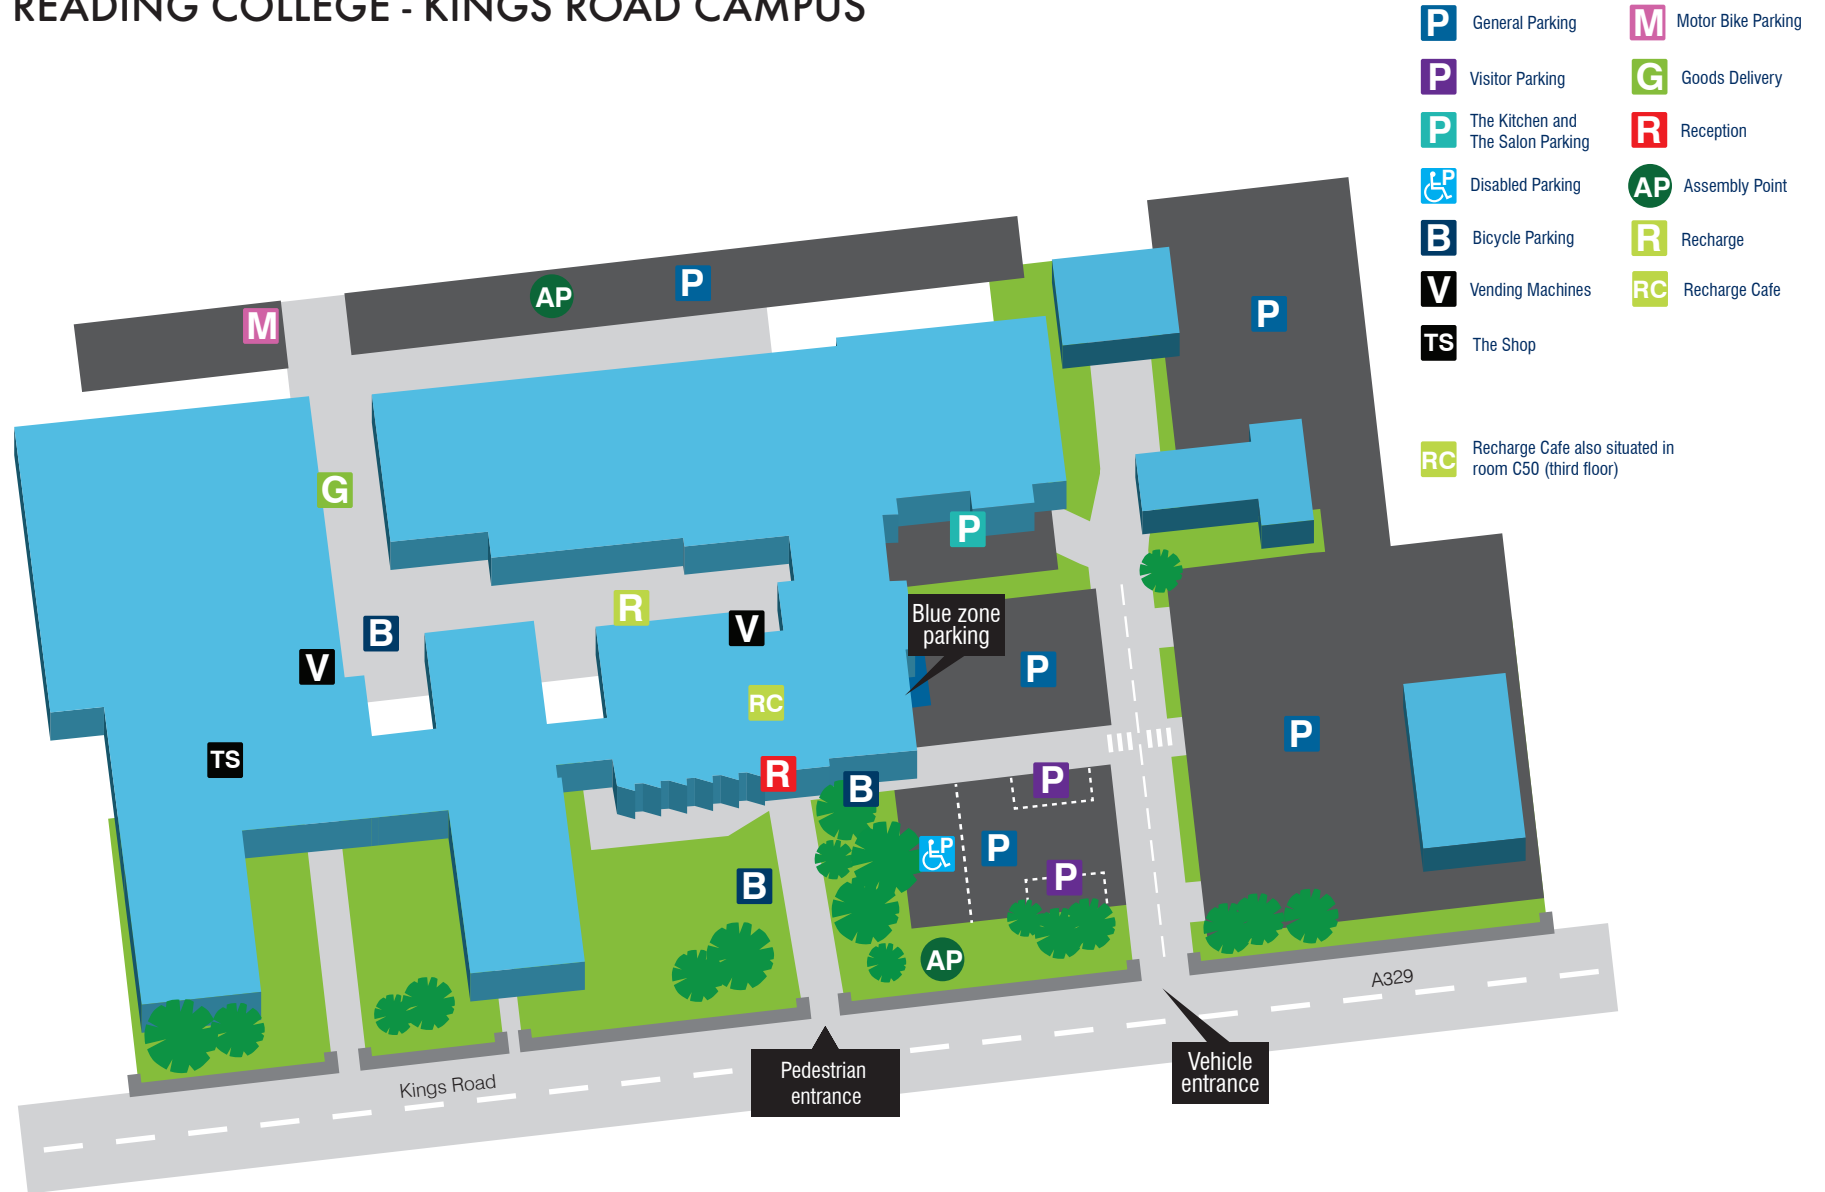

READING COLLEGE - KINGS ROAD CAMPUS

- P** General Parking
- P** Visitor Parking
- P** The Kitchen and The Salon Parking
- ♿** Disabled Parking
- B** Bicycle Parking
- V** Vending Machines
- TS** The Shop
- M** Motor Bike Parking
- G** Goods Delivery
- R** Reception
- AP** Assembly Point
- R** Recharge
- RC** Recharge Cafe

RC Recharge Cafe also situated in room C50 (third floor)