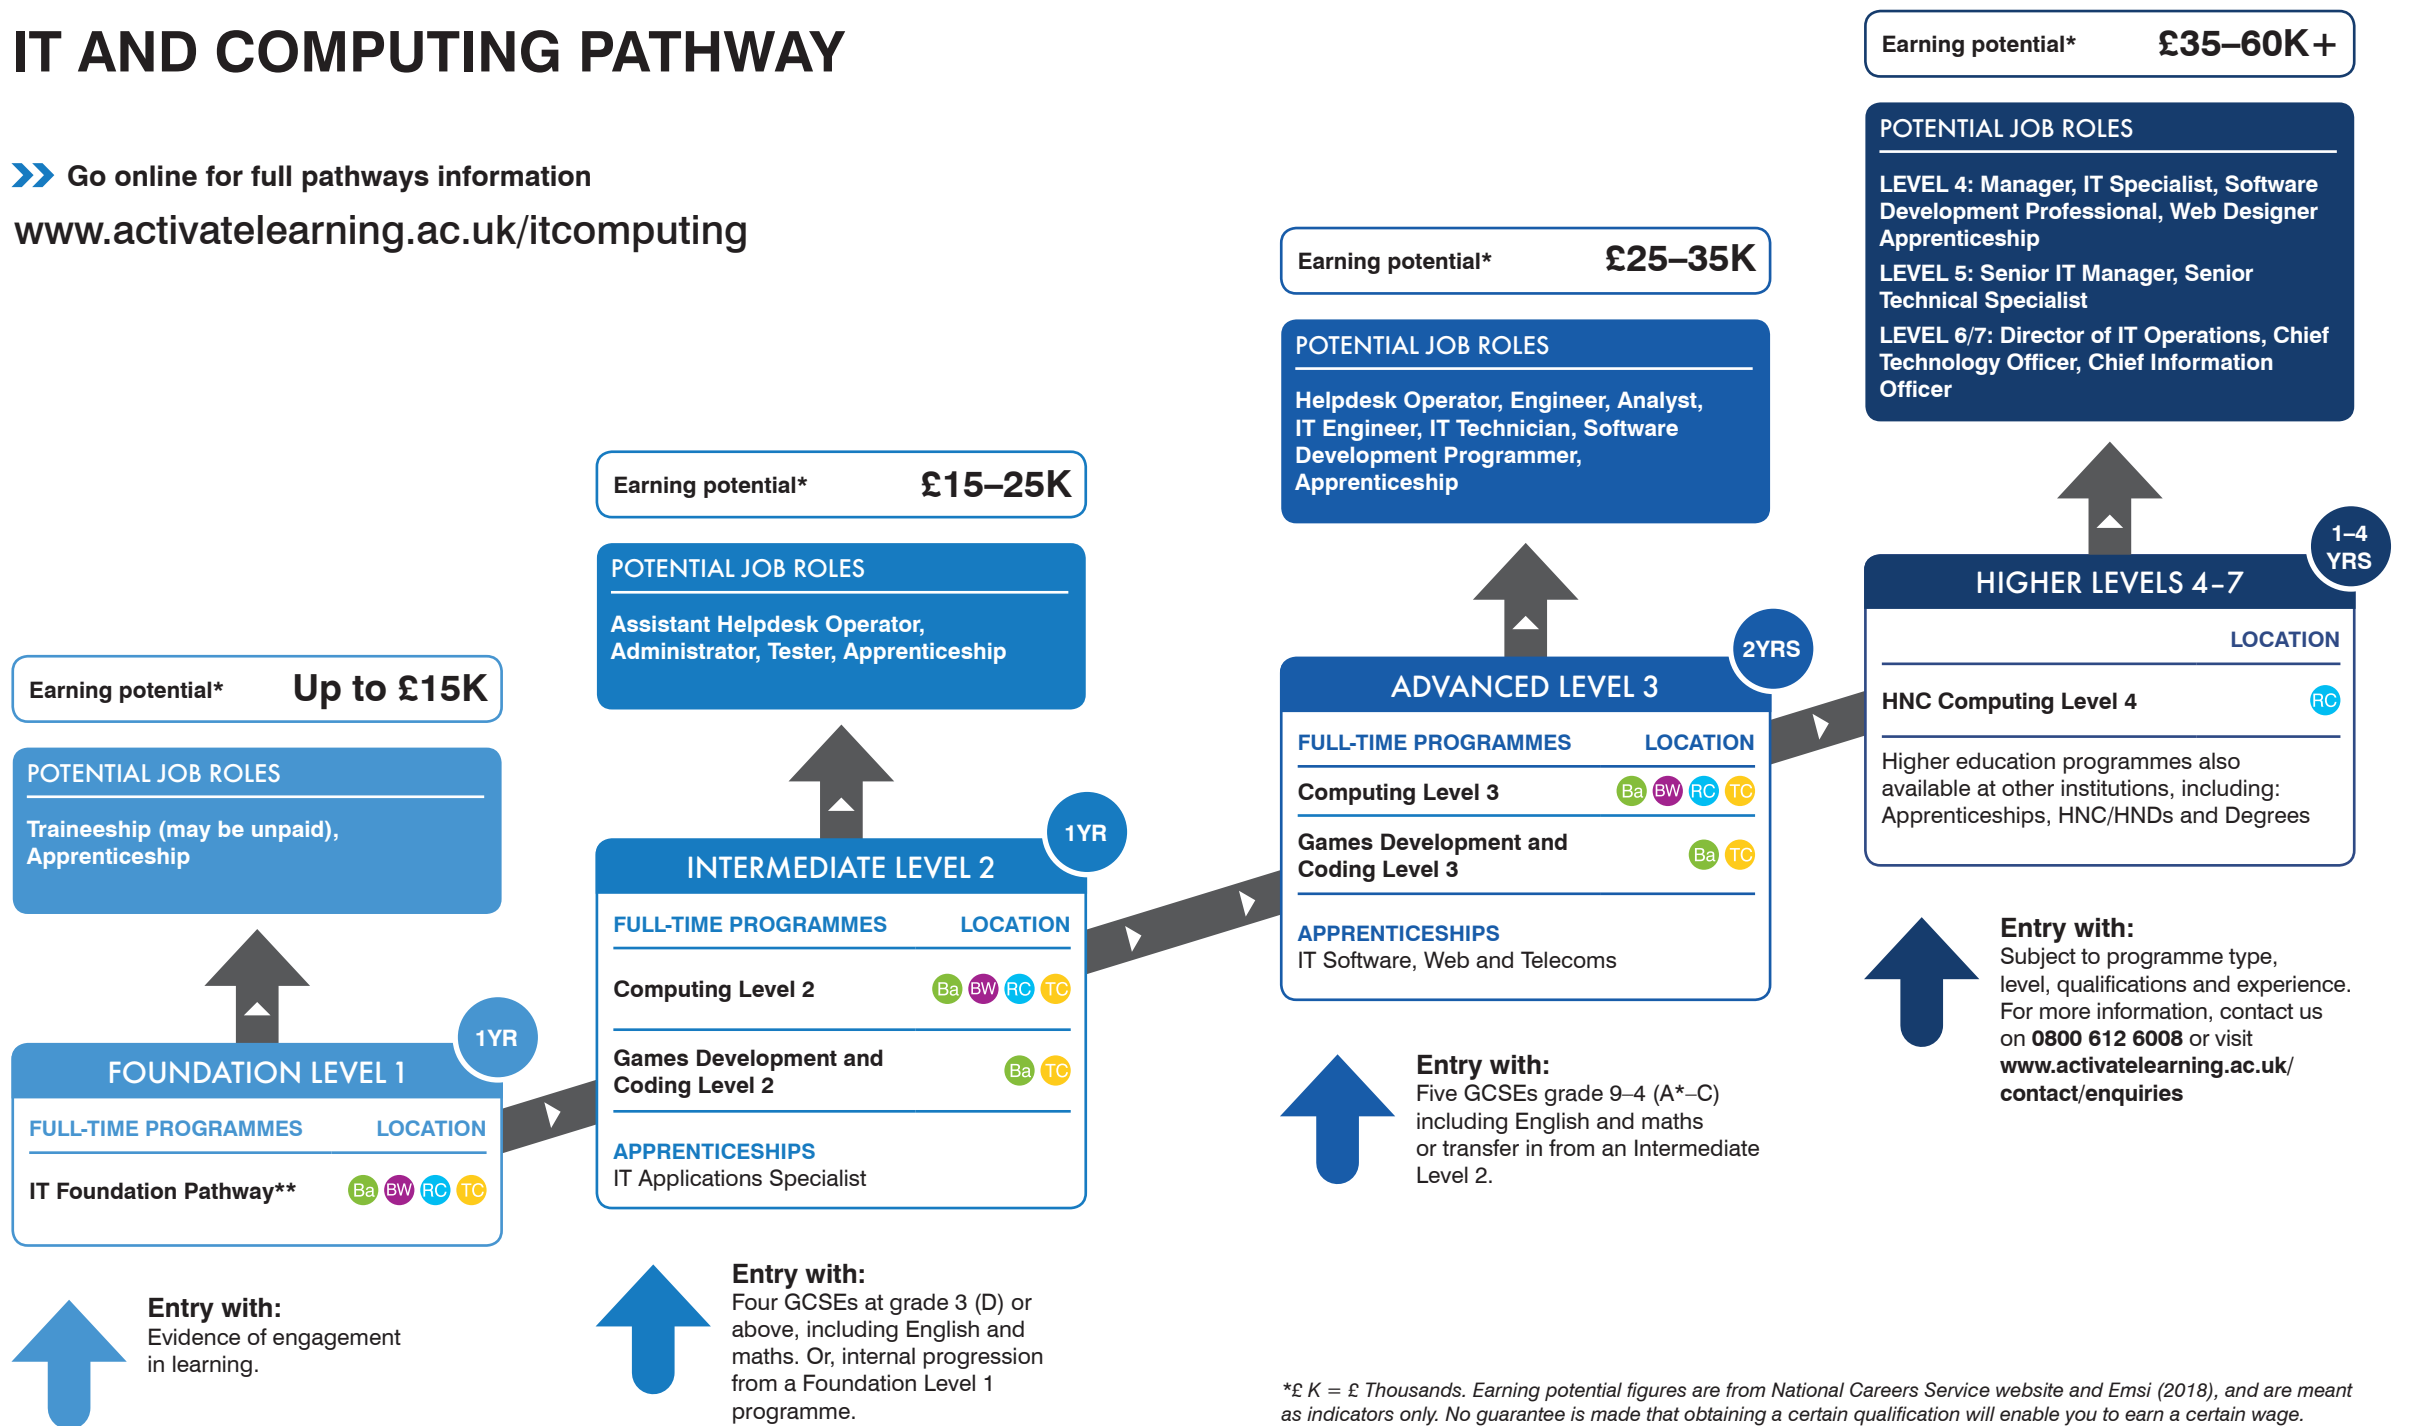

IT AND COMPUTING PATHWAY

» Go online for full pathways information

www.activatelearning.ac.uk/itcomputing

*£ K = £ Thousands. Earning potential figures are from National Careers Service website and Emsi (2018), and are meant as indicators only. No guarantee is made that obtaining a certain qualification will enable you to earn a certain wage. Please note these are just examples of job roles that could be achieved. However, in some instances, employers could require you to have further qualifications and/or relevant experience.

Programme locations: Ba Banbury and Bicester College (Banbury campus)
 BW Bracknell and Wokingham College Ox City of Oxford College (city-centre campus)
 TC City of Oxford College (Technology campus) RC Reading College

**Foundation programmes are run by our Lifeskills faculty. See p.66 to find out more.