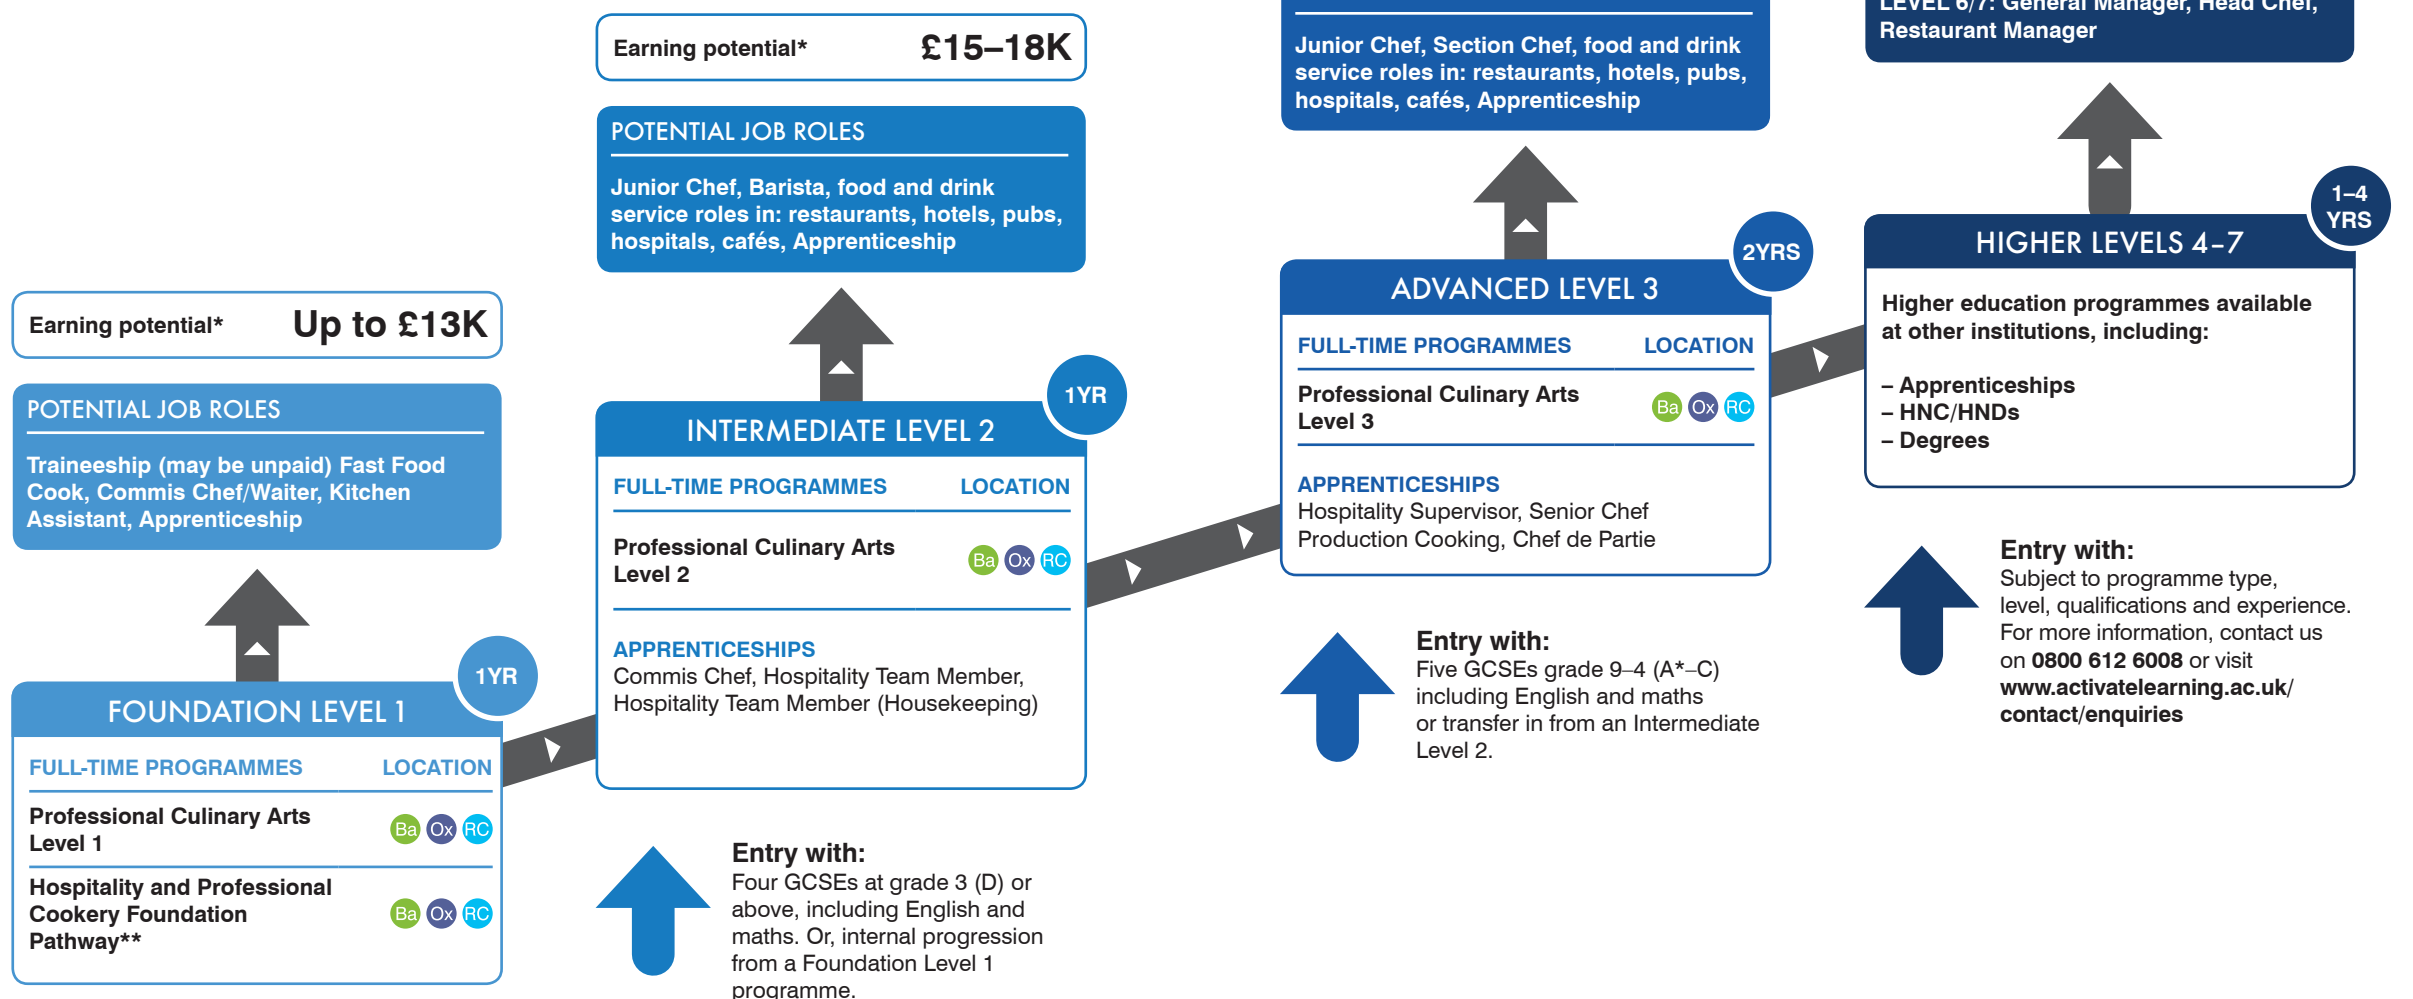

HOSPITALITY AND PROFESSIONAL COOKERY PATHWAY

» Go online for full pathways information

www.activatelearning.ac.uk/hospitality

*£ K = £ Thousands. Earning potential figures are from National Careers Service website and Emsi (2018), and are meant as indicators only. No guarantee is made that obtaining a certain qualification will enable you to earn a certain wage. Please note these are just examples of job roles that could be achieved. However, in some instances, employers could require you to have further qualifications and/or relevant experience.

**Foundation programmes are run by our Lifeskills faculty. See p.66 to find out more.

- Programme locations:**
- Ba Banbury and Bicester College (Banbury campus)
 - BW Bracknell and Wokingham College
 - Ox City of Oxford College (city-centre campus)
 - TC City of Oxford College (Technology campus)
 - RC Reading College