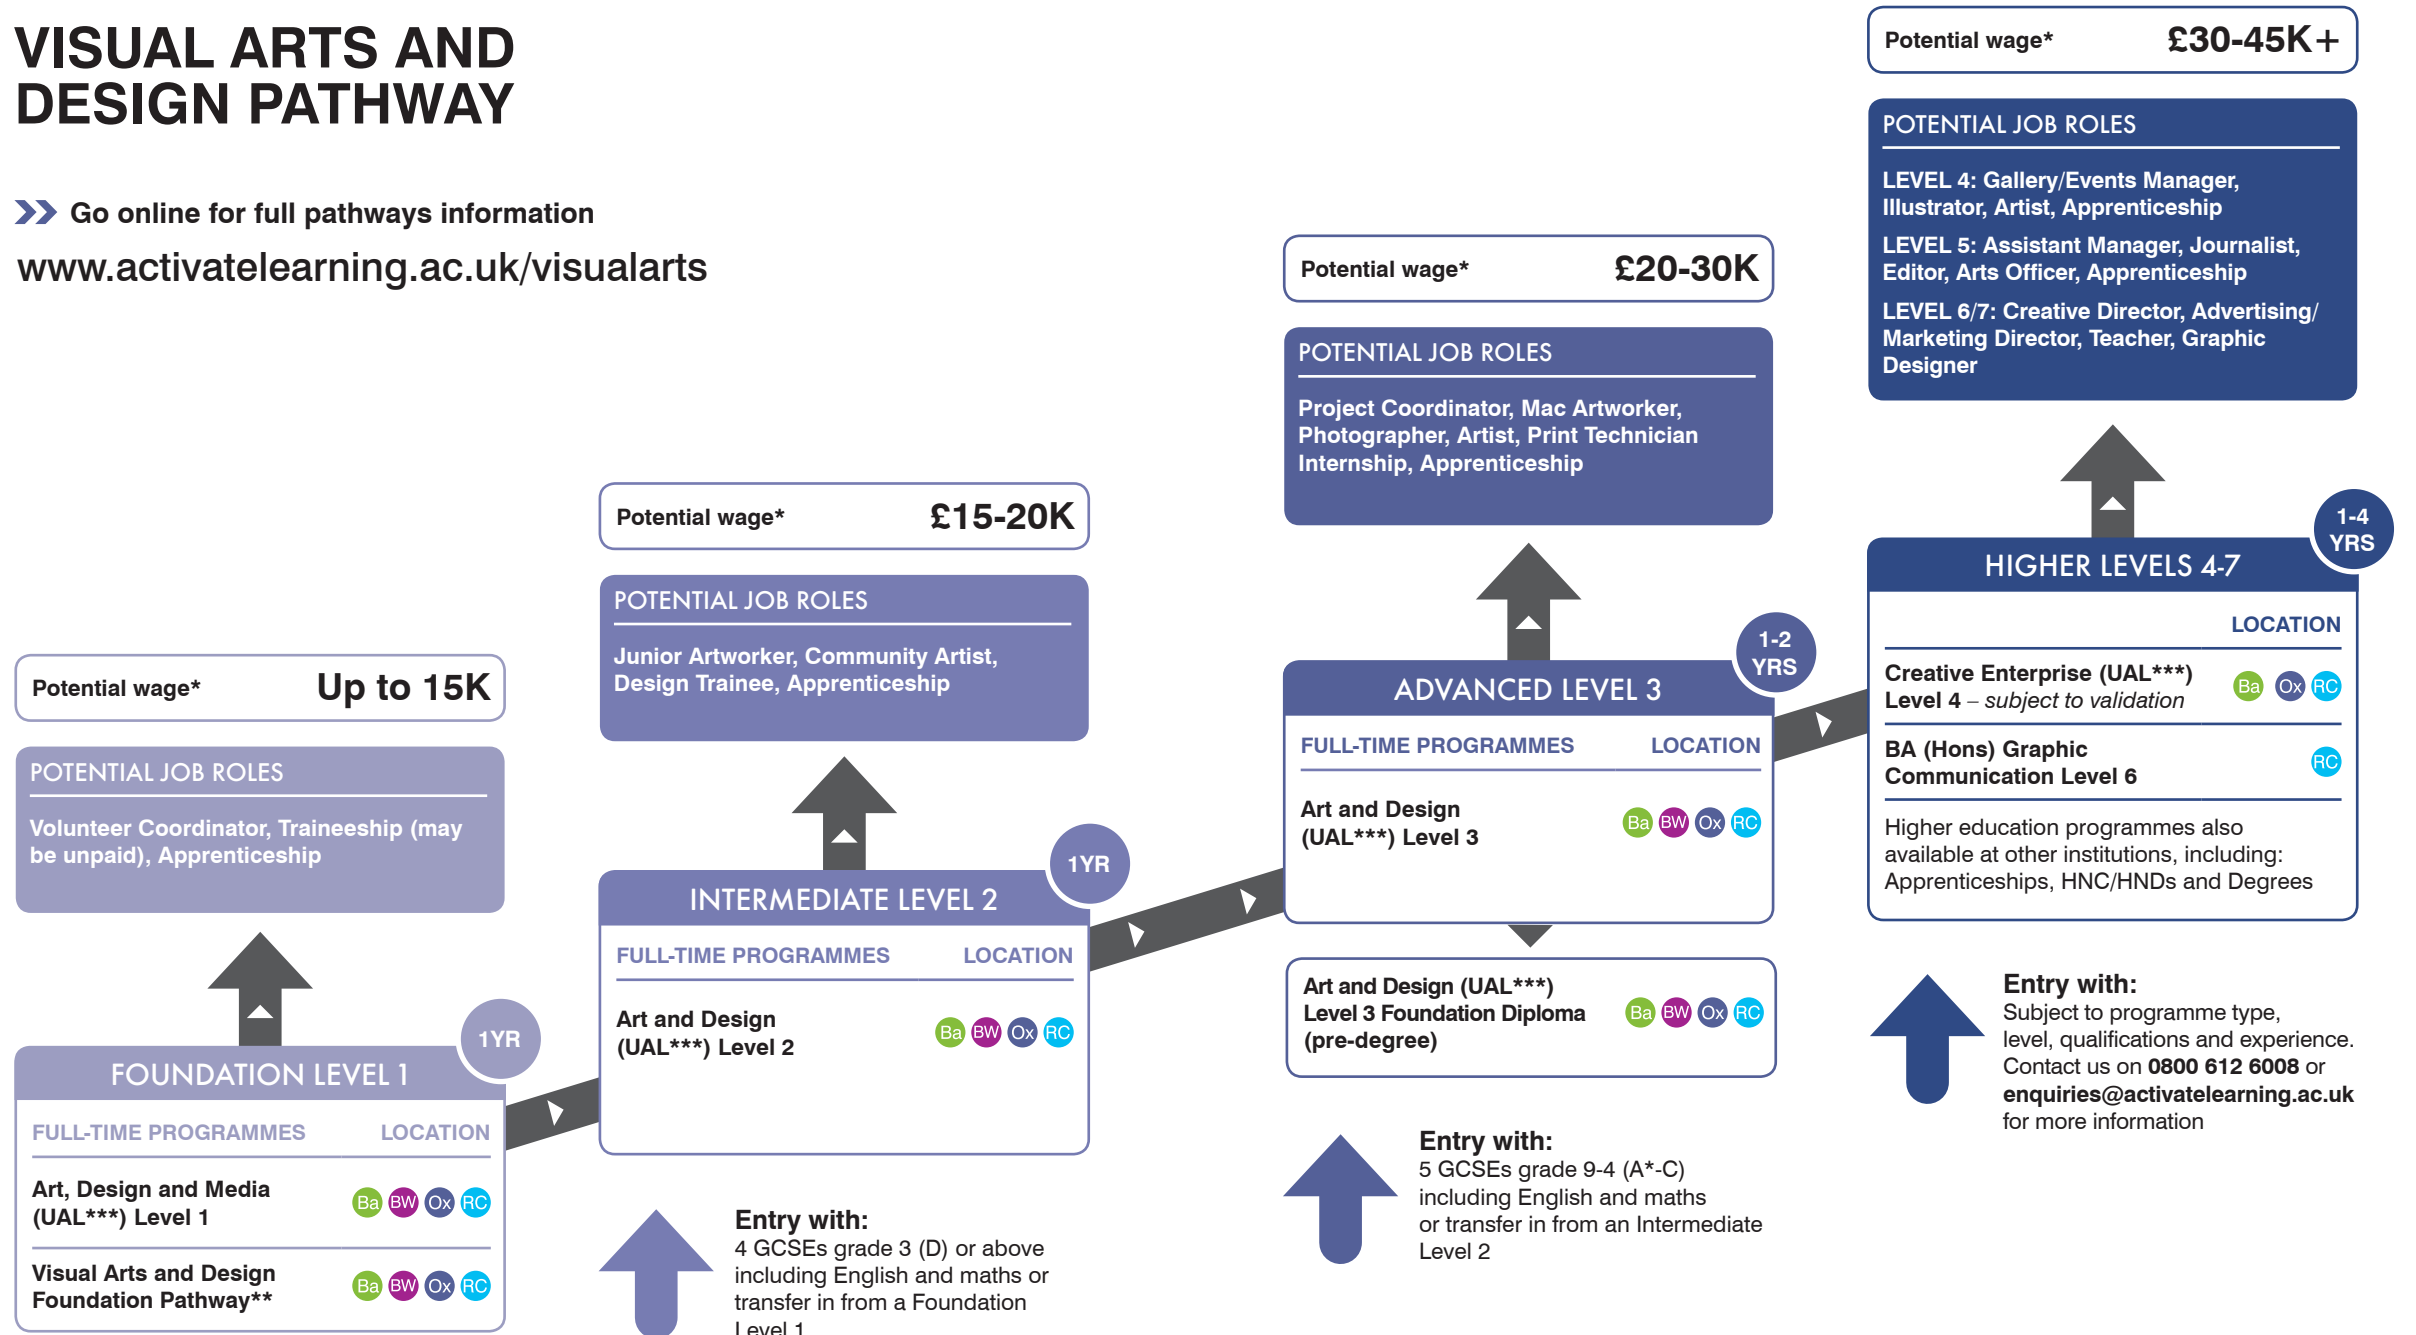

VISUAL ARTS AND DESIGN PATHWAY

»» Go online for full pathways information

www.activatelearning.ac.uk/visualarts

*£ K = £ Thousands. Potential wage figures are from National Careers Service website and Emsi (2018), and are meant as indicators only. No guarantee is made that obtaining a certain qualification will enable you to earn a certain wage. Please note these are just examples of job roles that could be achieved. However, in some instances, employers could require you to have further qualifications and/or relevant experience.

**Foundation programmes are run by our Lifeskills faculty. See page 53 to find out more.

***UAL (University of the Arts London Awarding Body)

Programme locations: Ba Banbury and Bicester College (Banbury campus)

BW Bracknell and Wokingham College Ox City of Oxford College (city centre campus)

TC City of Oxford College (Technology campus) RC Reading College