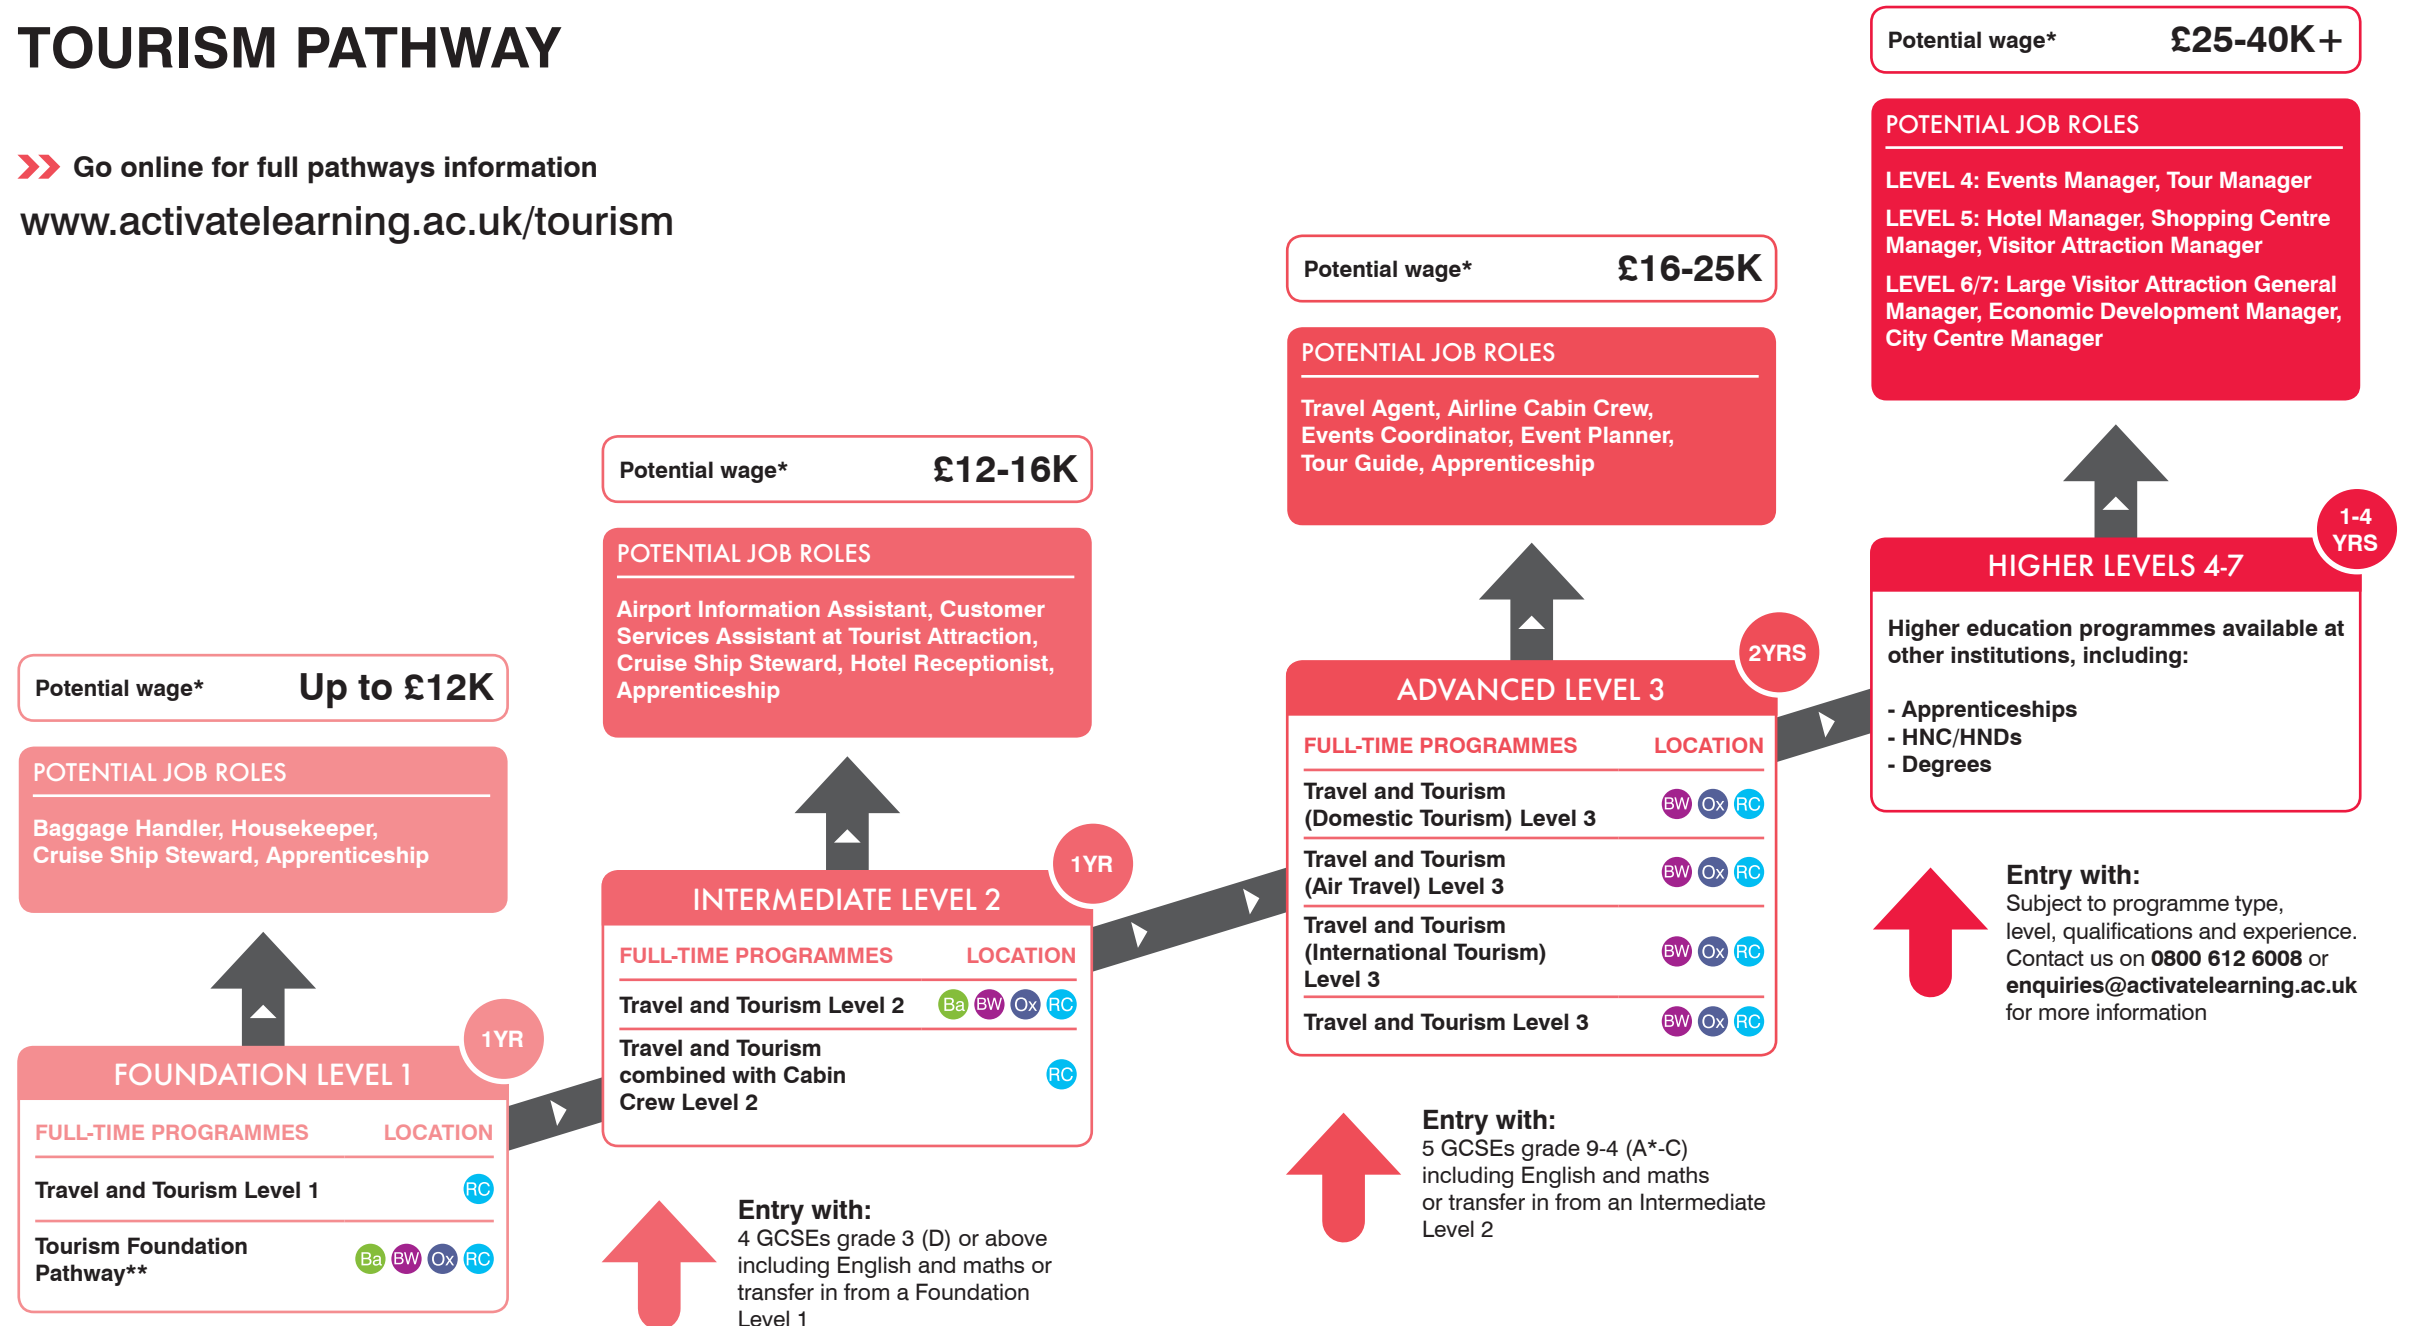

# TOURISM PATHWAY

»» Go online for full pathways information

[www.activatelearning.ac.uk/tourism](http://www.activatelearning.ac.uk/tourism)

\*£ K = £ Thousands. Potential wage figures are from National Careers Service website and Emsi (2018), and are meant as indicators only. No guarantee is made that obtaining a certain qualification will enable you to earn a certain wage. Please note these are just examples of job roles that could be achieved. However, in some instances, employers could require you to have further qualifications and/or relevant experience.

**Programme locations:** Ba Banbury and Bicester College (Banbury campus)  
 BW Bracknell and Wokingham College Ox City of Oxford College (city centre campus)  
 TC City of Oxford College (Technology campus) RC Reading College

\*\*Foundation programmes are run by our Lifeskills faculty. See page 53 to find out more.