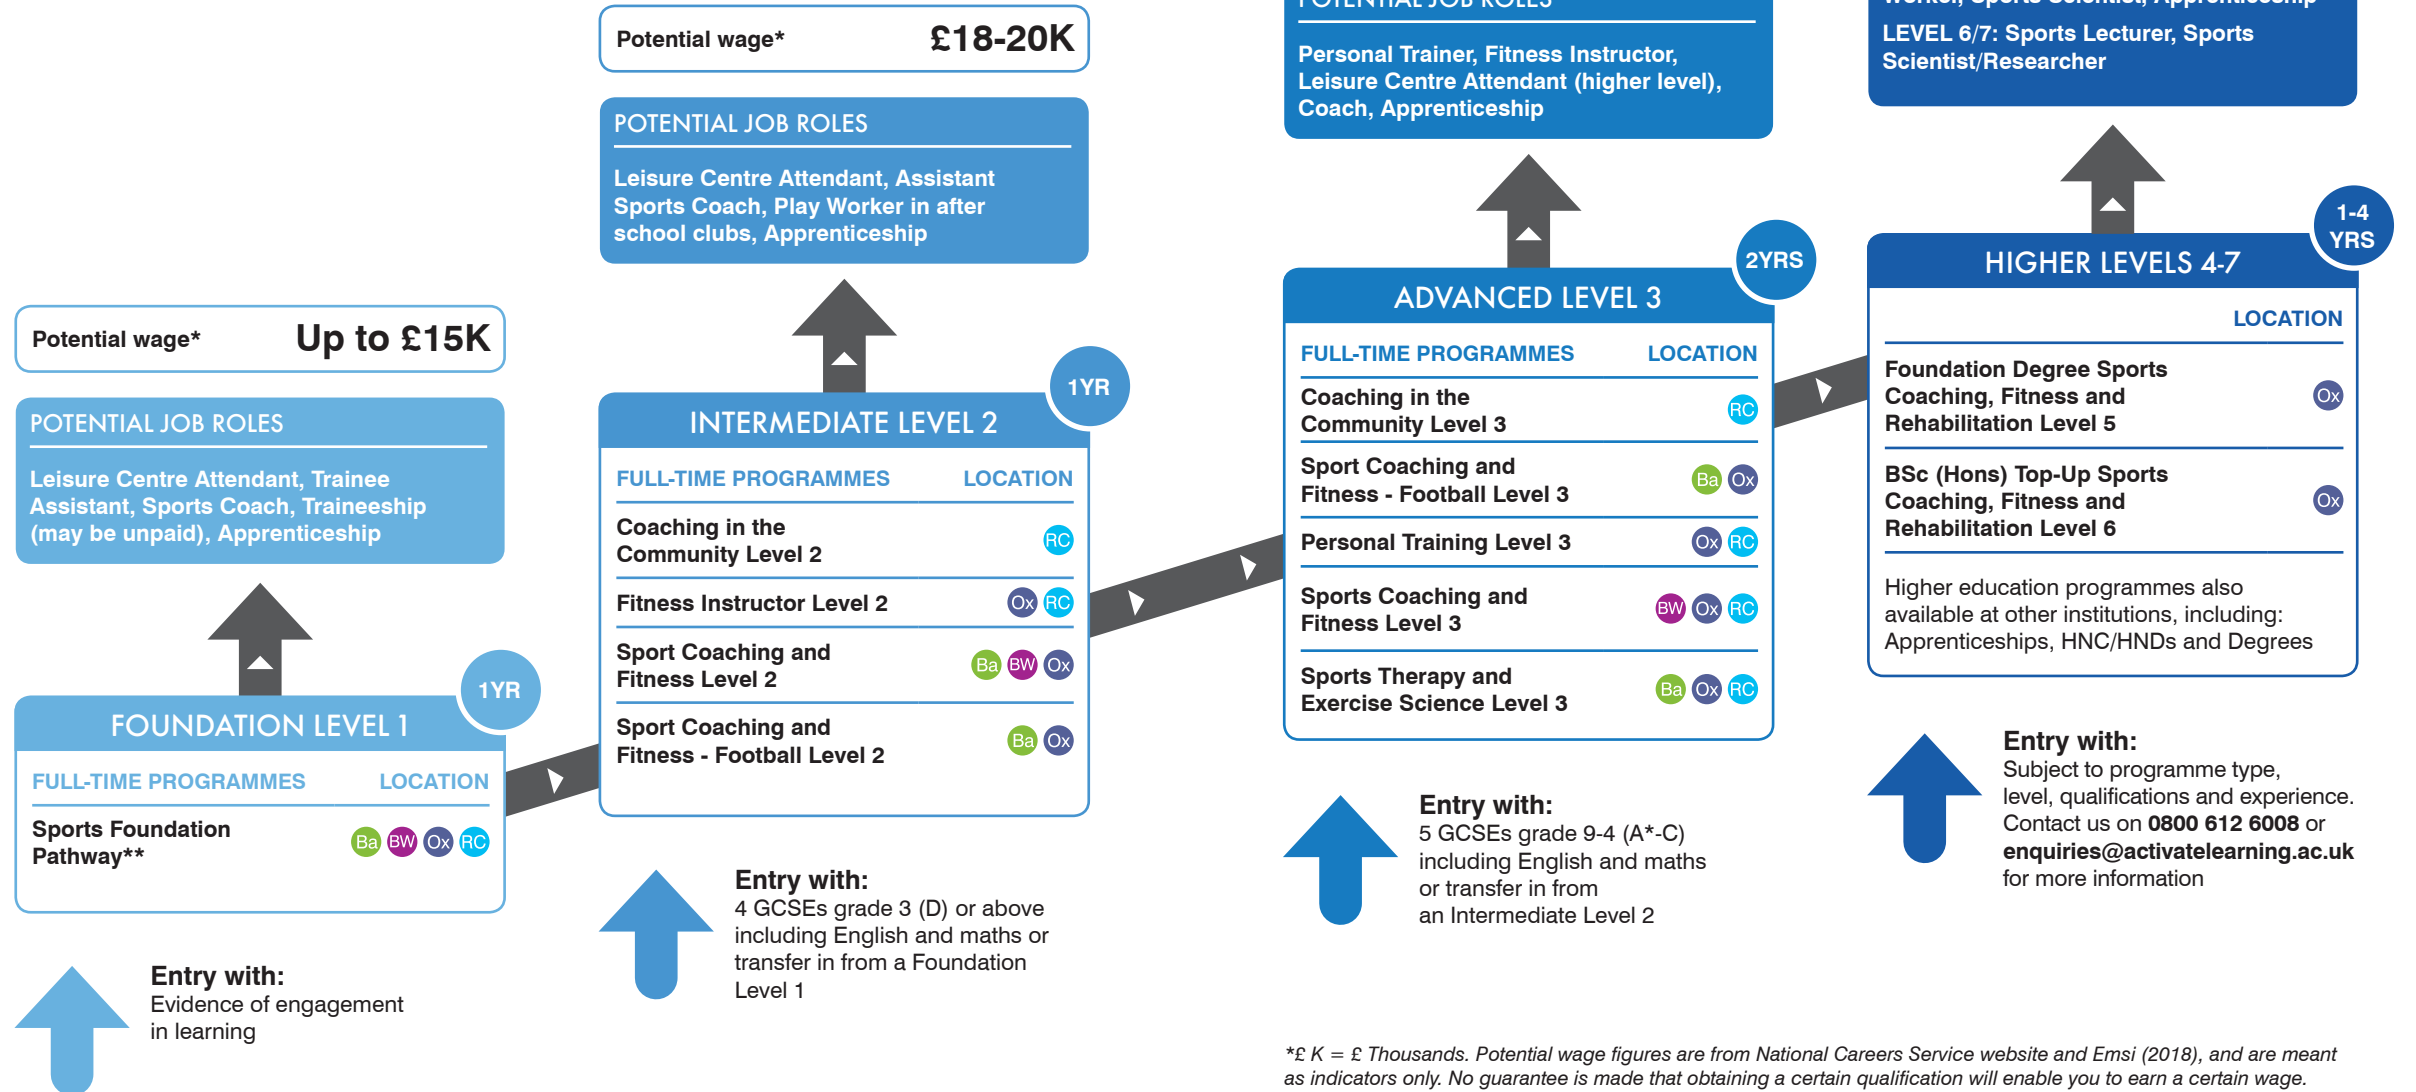

SPORTS PATHWAY

SPORT, EXERCISE SCIENCE, FITNESS AND THERAPY

»» Go online for full pathways information

www.activatelearning.ac.uk/sports

*£ K = £ Thousands. Potential wage figures are from National Careers Service website and Emsi (2018), and are meant as indicators only. No guarantee is made that obtaining a certain qualification will enable you to earn a certain wage. Please note these are just examples of job roles that could be achieved. However, in some instances, employers could require you to have further qualifications and/or relevant experience.

Programme locations: Ba Banbury and Bicester College (Banbury campus)
 BW Bracknell and Wokingham College Ox City of Oxford College (city centre campus)
 TC City of Oxford College (Technology campus) RC Reading College

**Foundation programmes are run by our Lifeskills faculty. See page 53 to find out more.