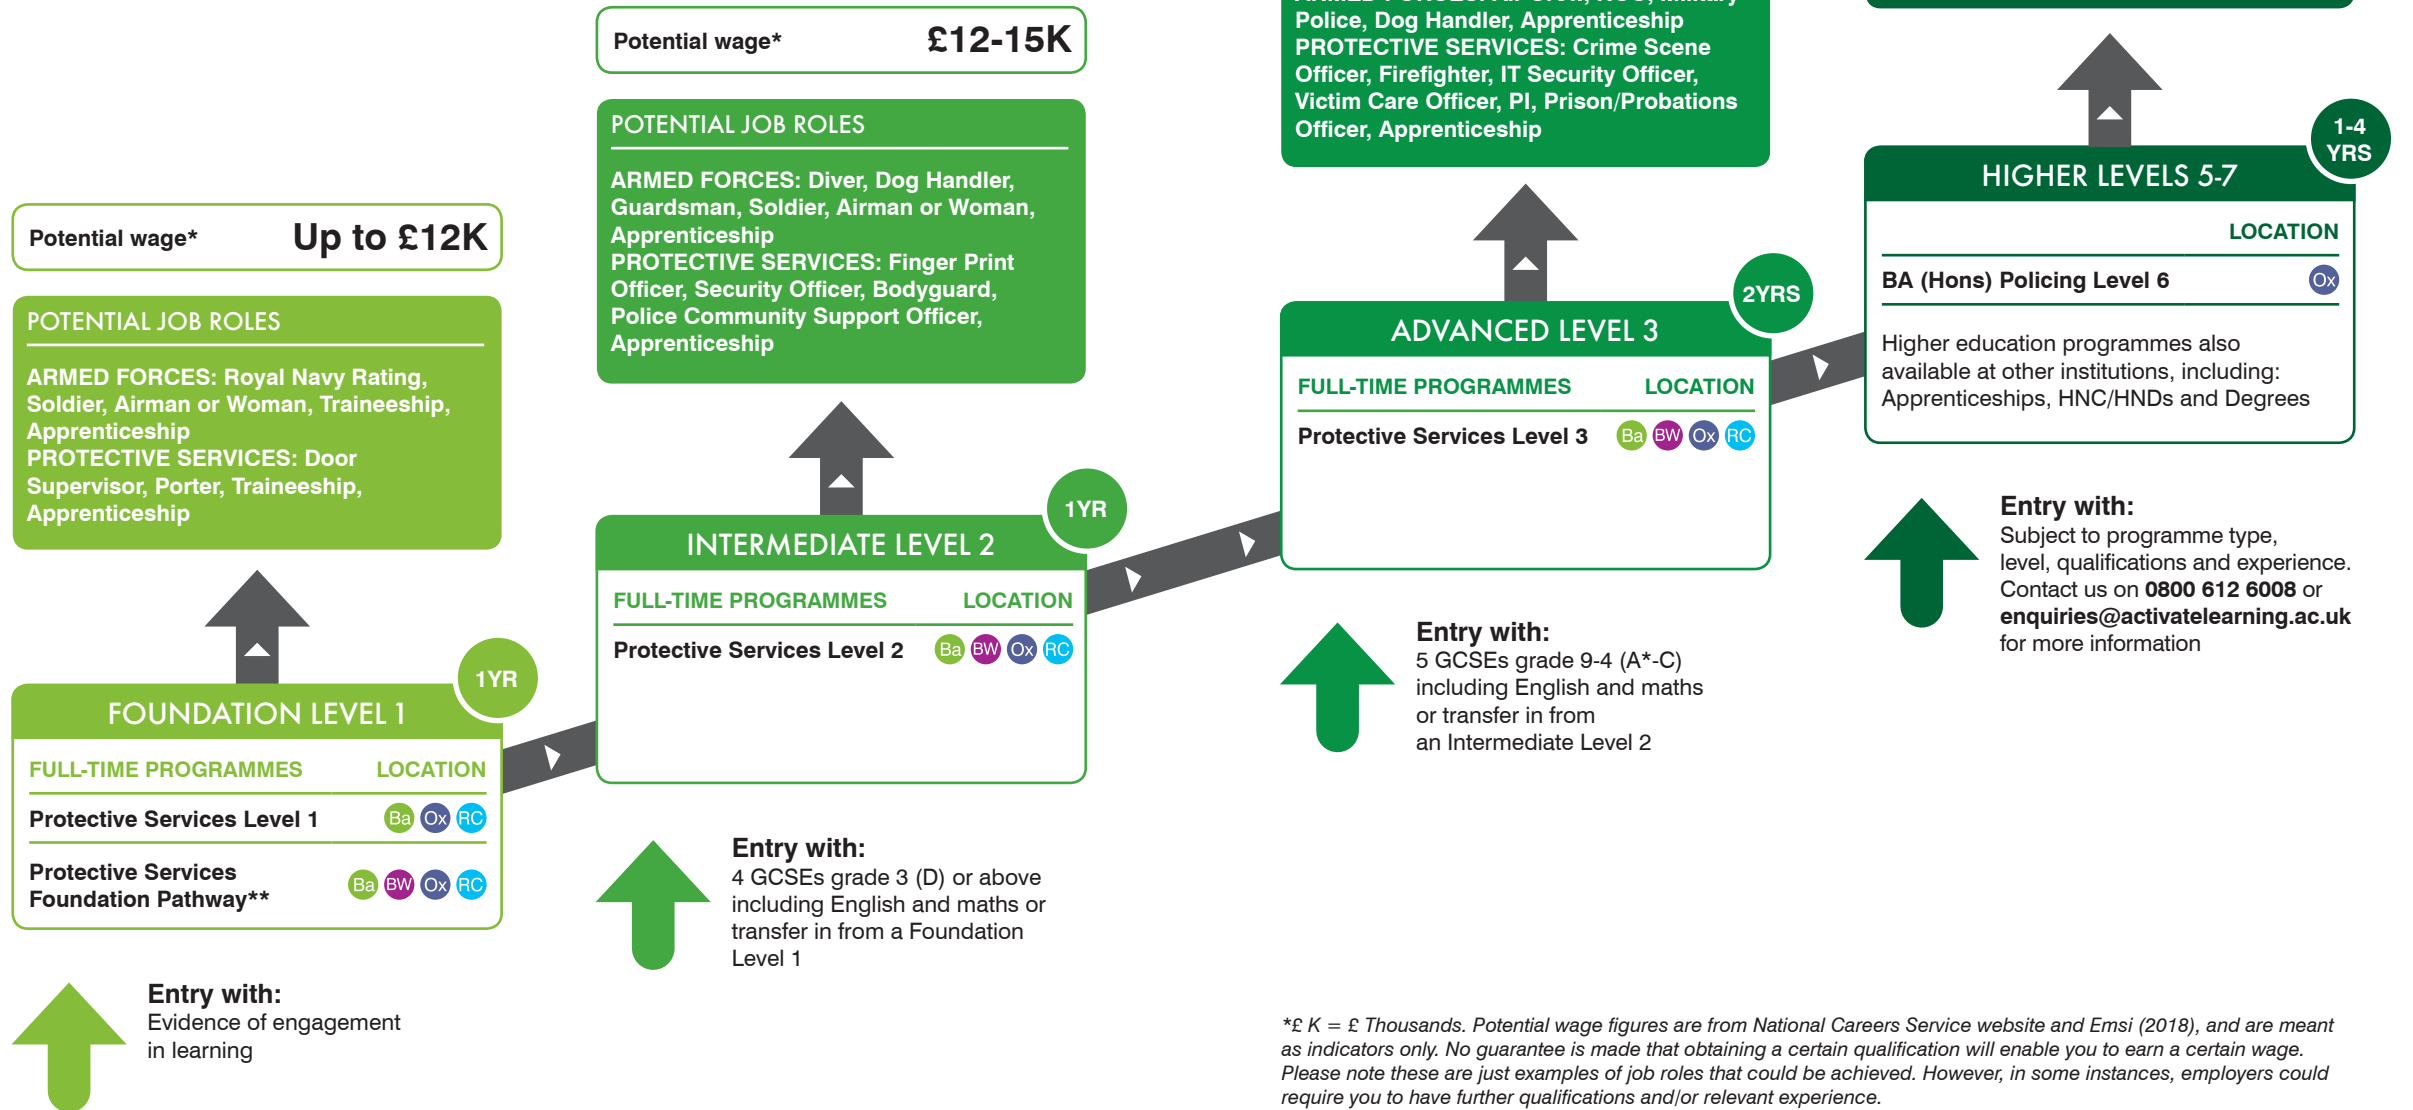

PROTECTIVE SERVICES PATHWAY

➤➤ Go online for full pathways information

www.activatelearning.ac.uk/protectiveservices

*£ K = £ Thousands. Potential wage figures are from National Careers Service website and Emsi (2018), and are meant as indicators only. No guarantee is made that obtaining a certain qualification will enable you to earn a certain wage. Please note these are just examples of job roles that could be achieved. However, in some instances, employers could require you to have further qualifications and/or relevant experience.

Programme locations: Ba Banbury and Bicester College (Banbury campus)
 BW Bracknell and Wokingham College Ox City of Oxford College (city centre campus)
 TC City of Oxford College (Technology campus) RC Reading College

**Foundation programmes are run by our Lifeskills faculty. See page 53 to find out more.