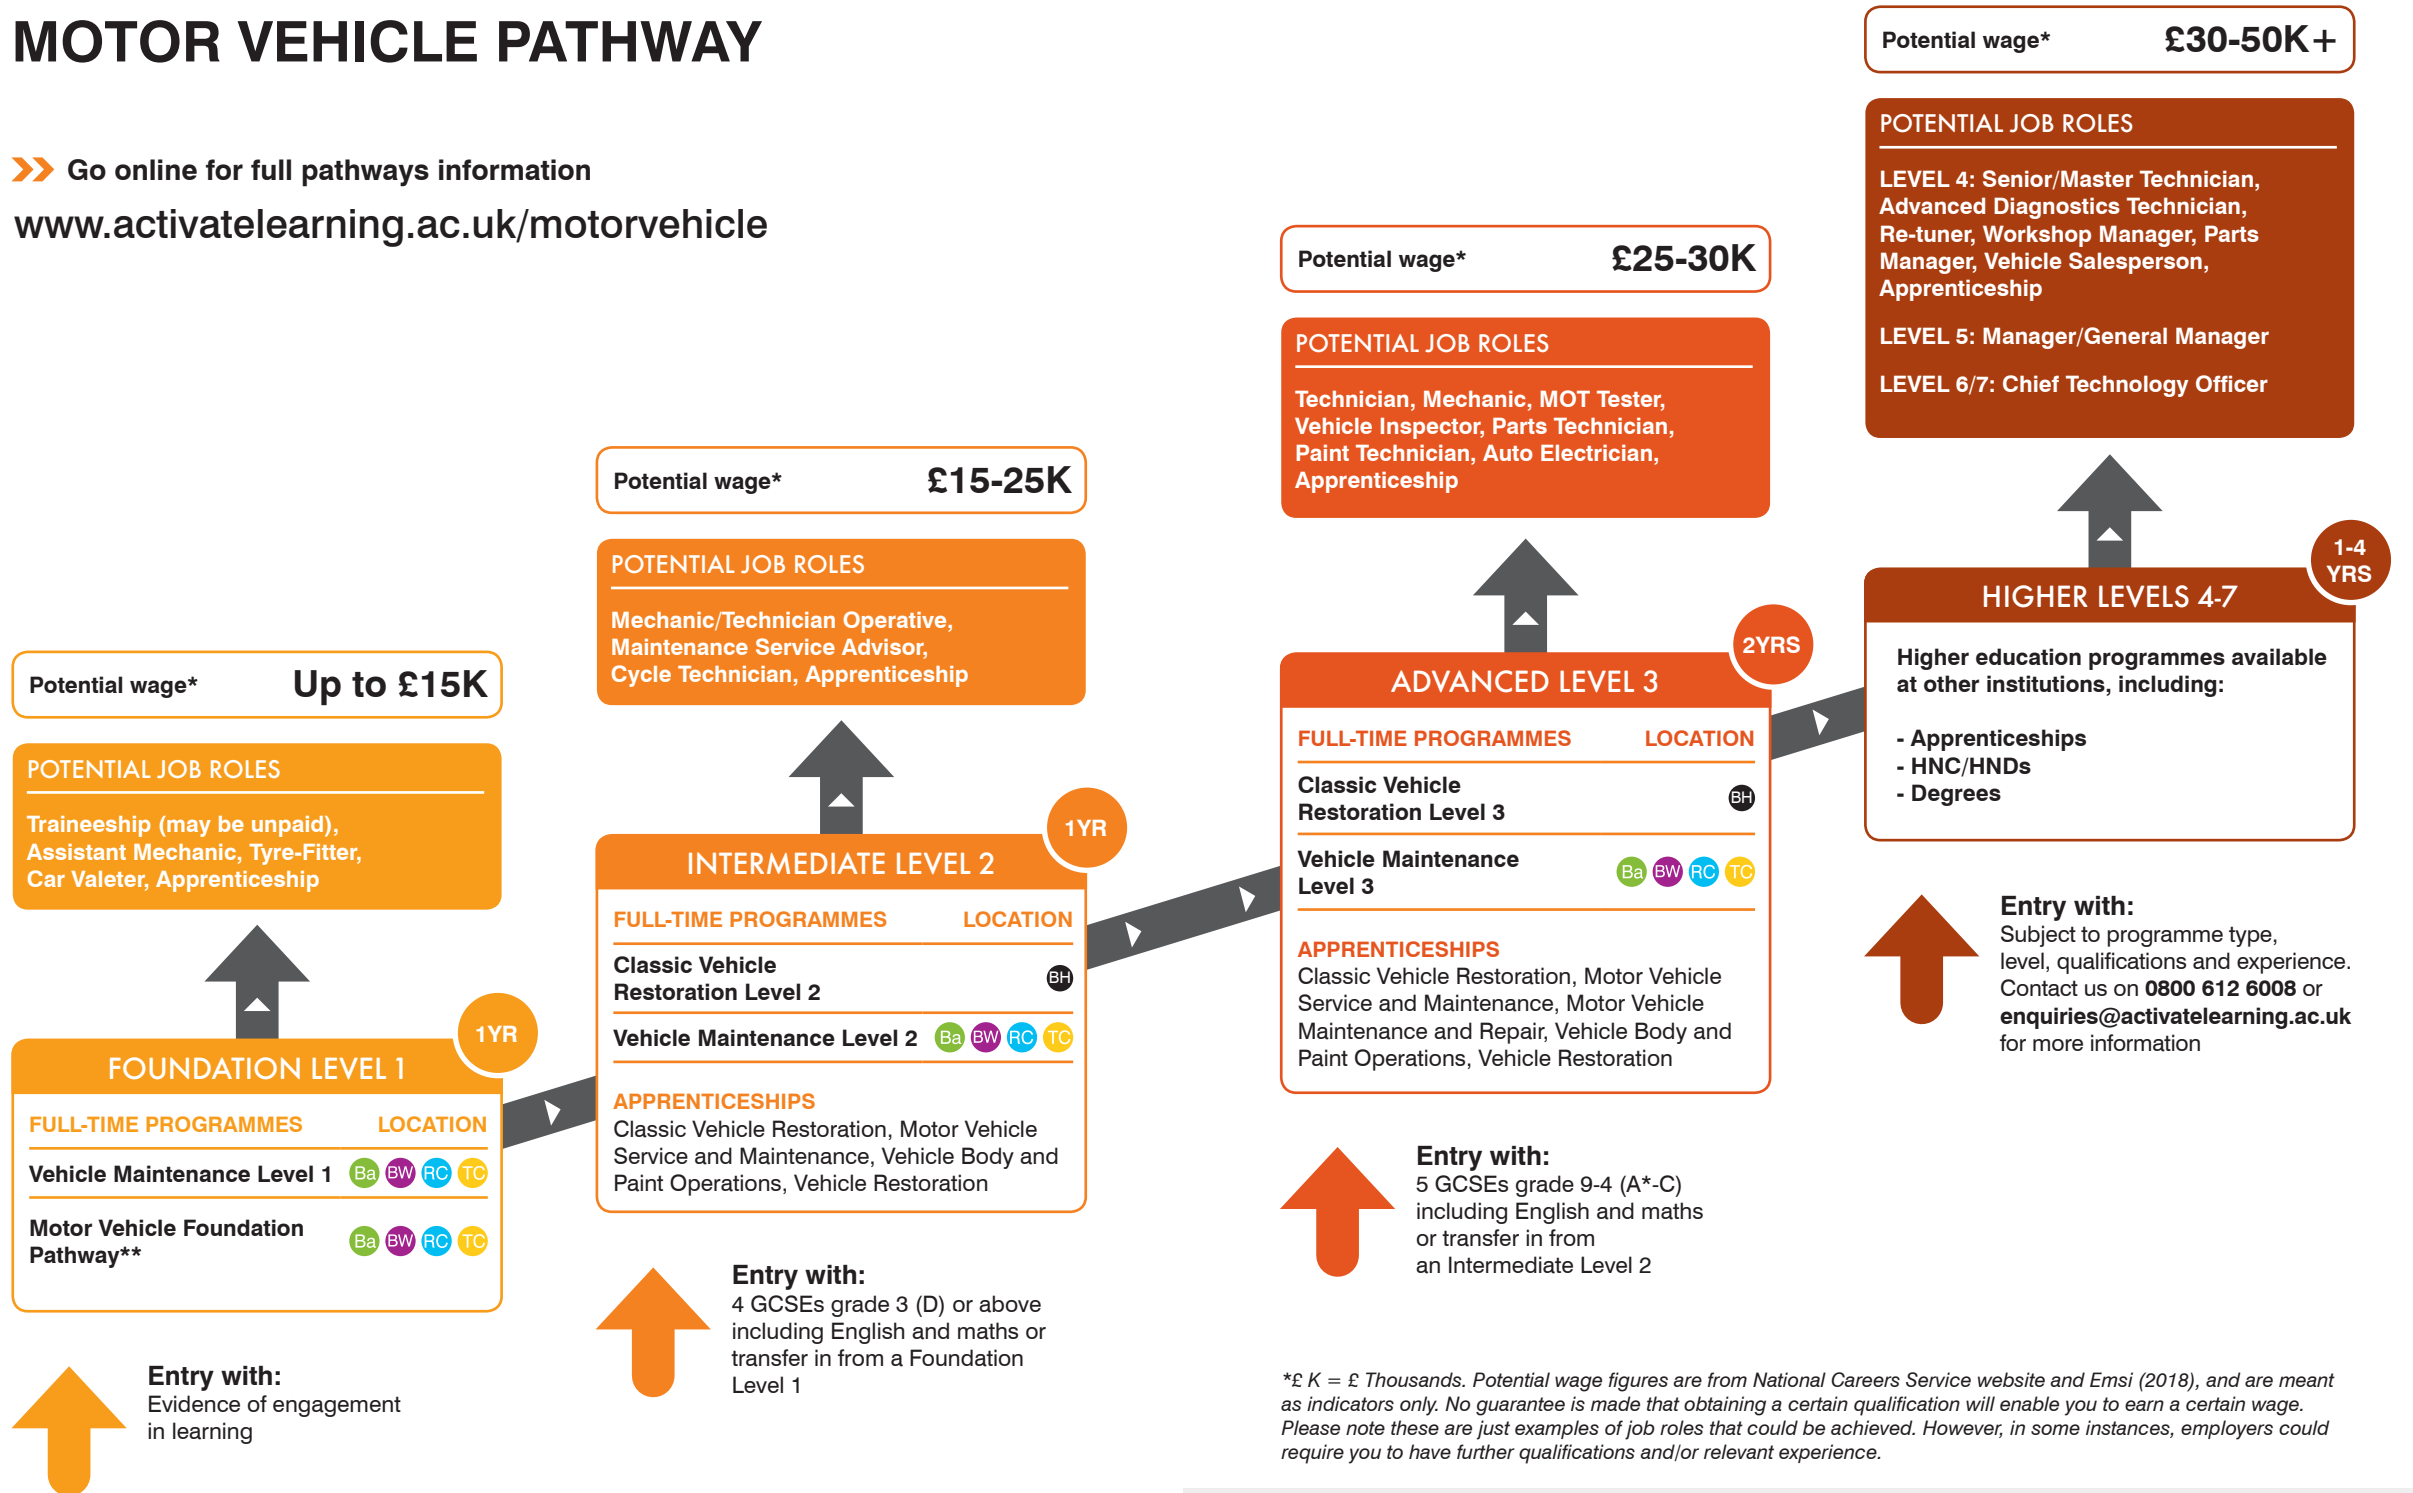

MOTOR VEHICLE PATHWAY

» Go online for full pathways information

www.activatelearning.ac.uk/motorvehicle

Programme locations: Ba Banbury and Bicester College (Banbury campus) BH Bicester Heritage
 BW Bracknell and Wokingham College Ox City of Oxford College (city centre campus)
 TC City of Oxford College (Technology campus) RC Reading College

**Foundation programmes are run by our Lifeskills faculty. See page 53 to find out more.