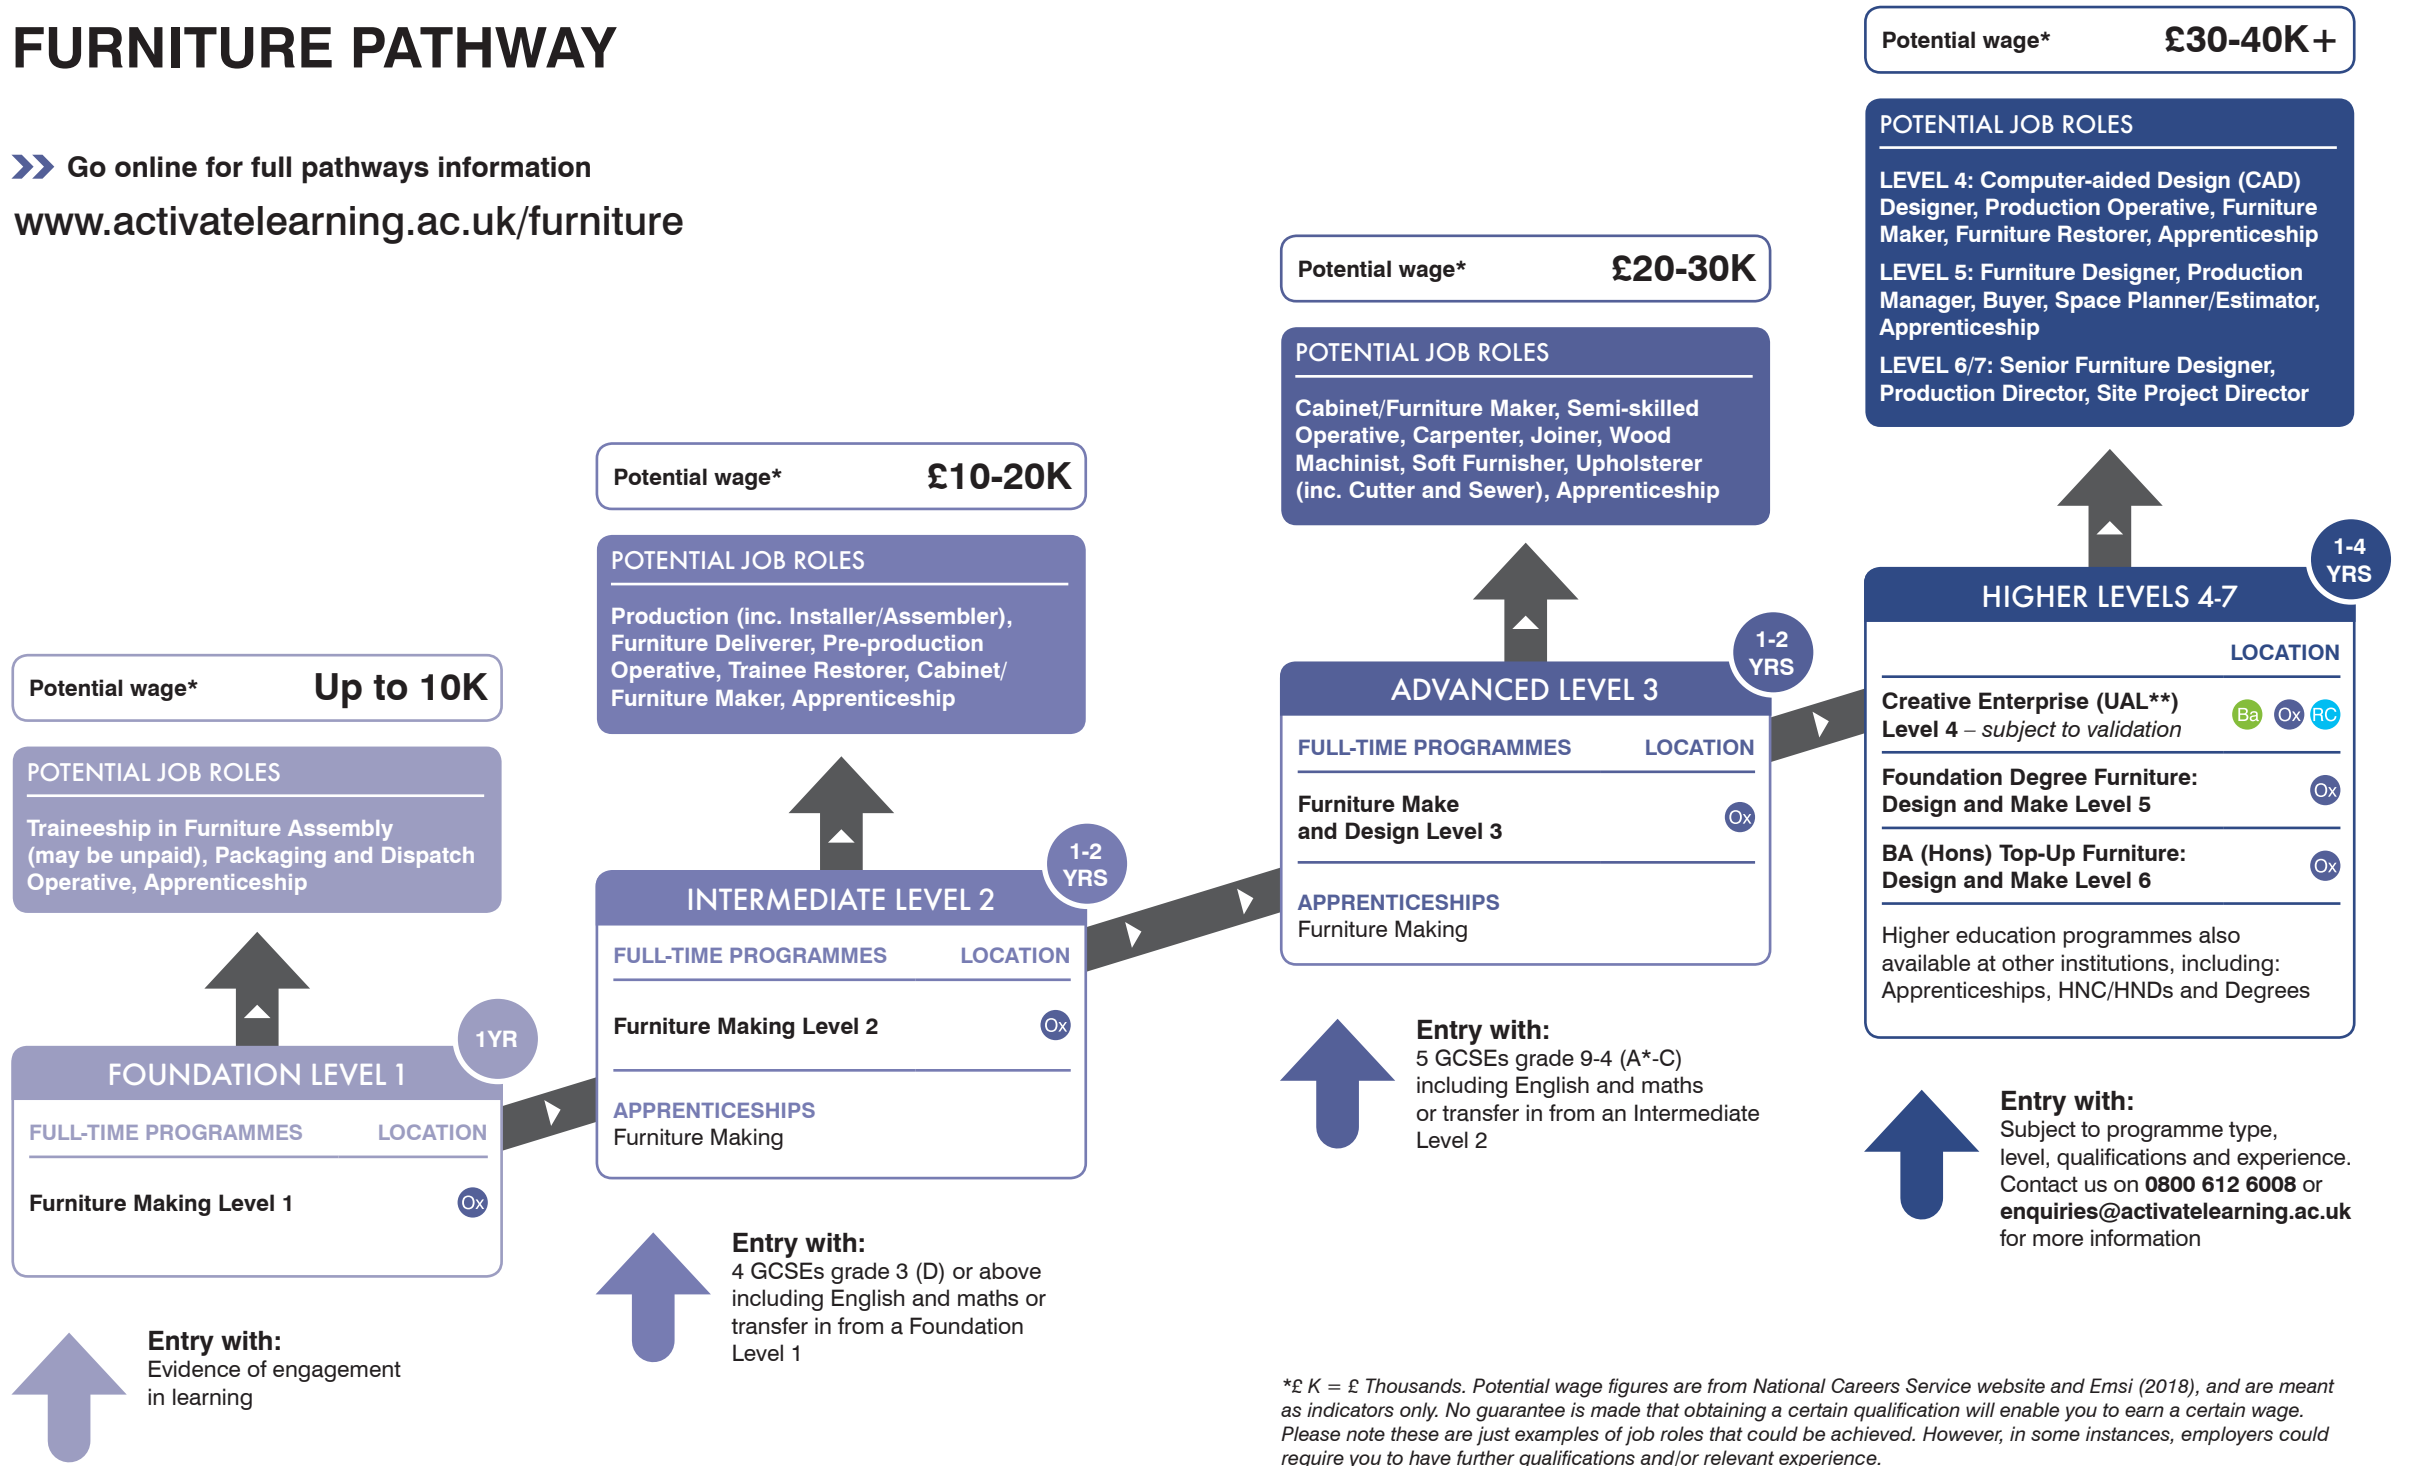

FURNITURE PATHWAY

» Go online for full pathways information

www.activatelearning.ac.uk/furniture

*£ K = £ Thousands. Potential wage figures are from National Careers Service website and Emsi (2018), and are meant as indicators only. No guarantee is made that obtaining a certain qualification will enable you to earn a certain wage. Please note these are just examples of job roles that could be achieved. However, in some instances, employers could require you to have further qualifications and/or relevant experience.

**UAL (University of the Arts London Awarding Body)

Programme locations: Ba Banbury and Bicester College (Banbury campus)
 BW Bracknell and Wokingham College Ox City of Oxford College (city centre campus)
 TC City of Oxford College (Technology campus) RC Reading College