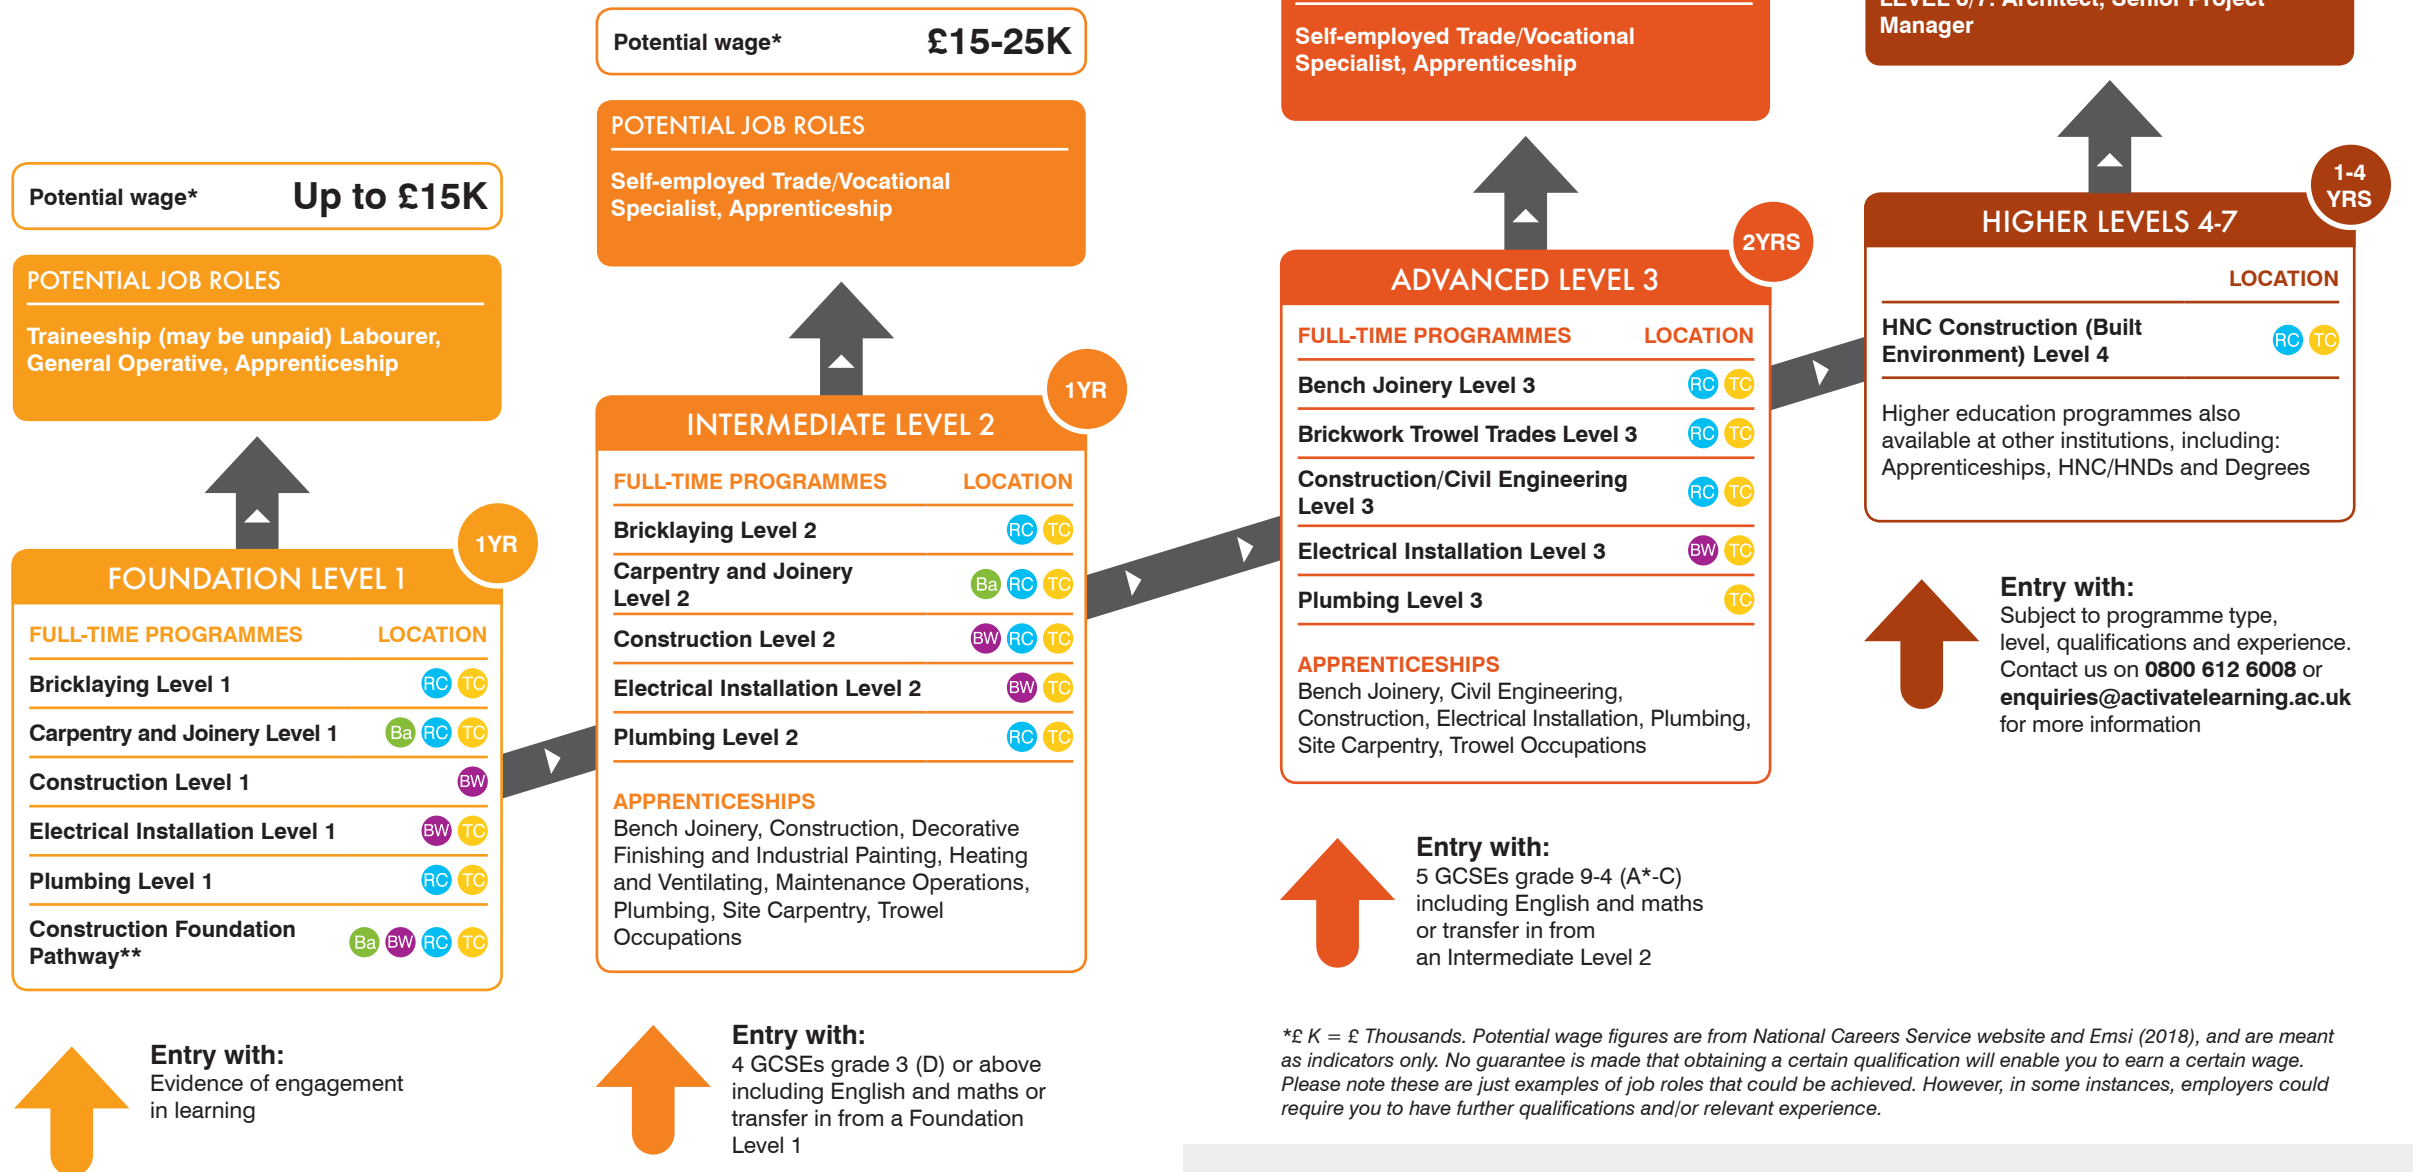

CONSTRUCTION PATHWAY

» Go online for full pathways information

www.activatelearning.ac.uk/construction

*£ K = £ Thousands. Potential wage figures are from National Careers Service website and Emsi (2018), and are meant as indicators only. No guarantee is made that obtaining a certain qualification will enable you to earn a certain wage. Please note these are just examples of job roles that could be achieved. However, in some instances, employers could require you to have further qualifications and/or relevant experience.

Programme locations: Ba Banbury and Bicester College (Banbury campus)
 BW Bracknell and Wokingham College Ox City of Oxford College (city centre campus)
 TC City of Oxford College (Technology campus) RC Reading College

**Foundation programmes are run by our Lifeskills faculty. See page 53 to find out more.