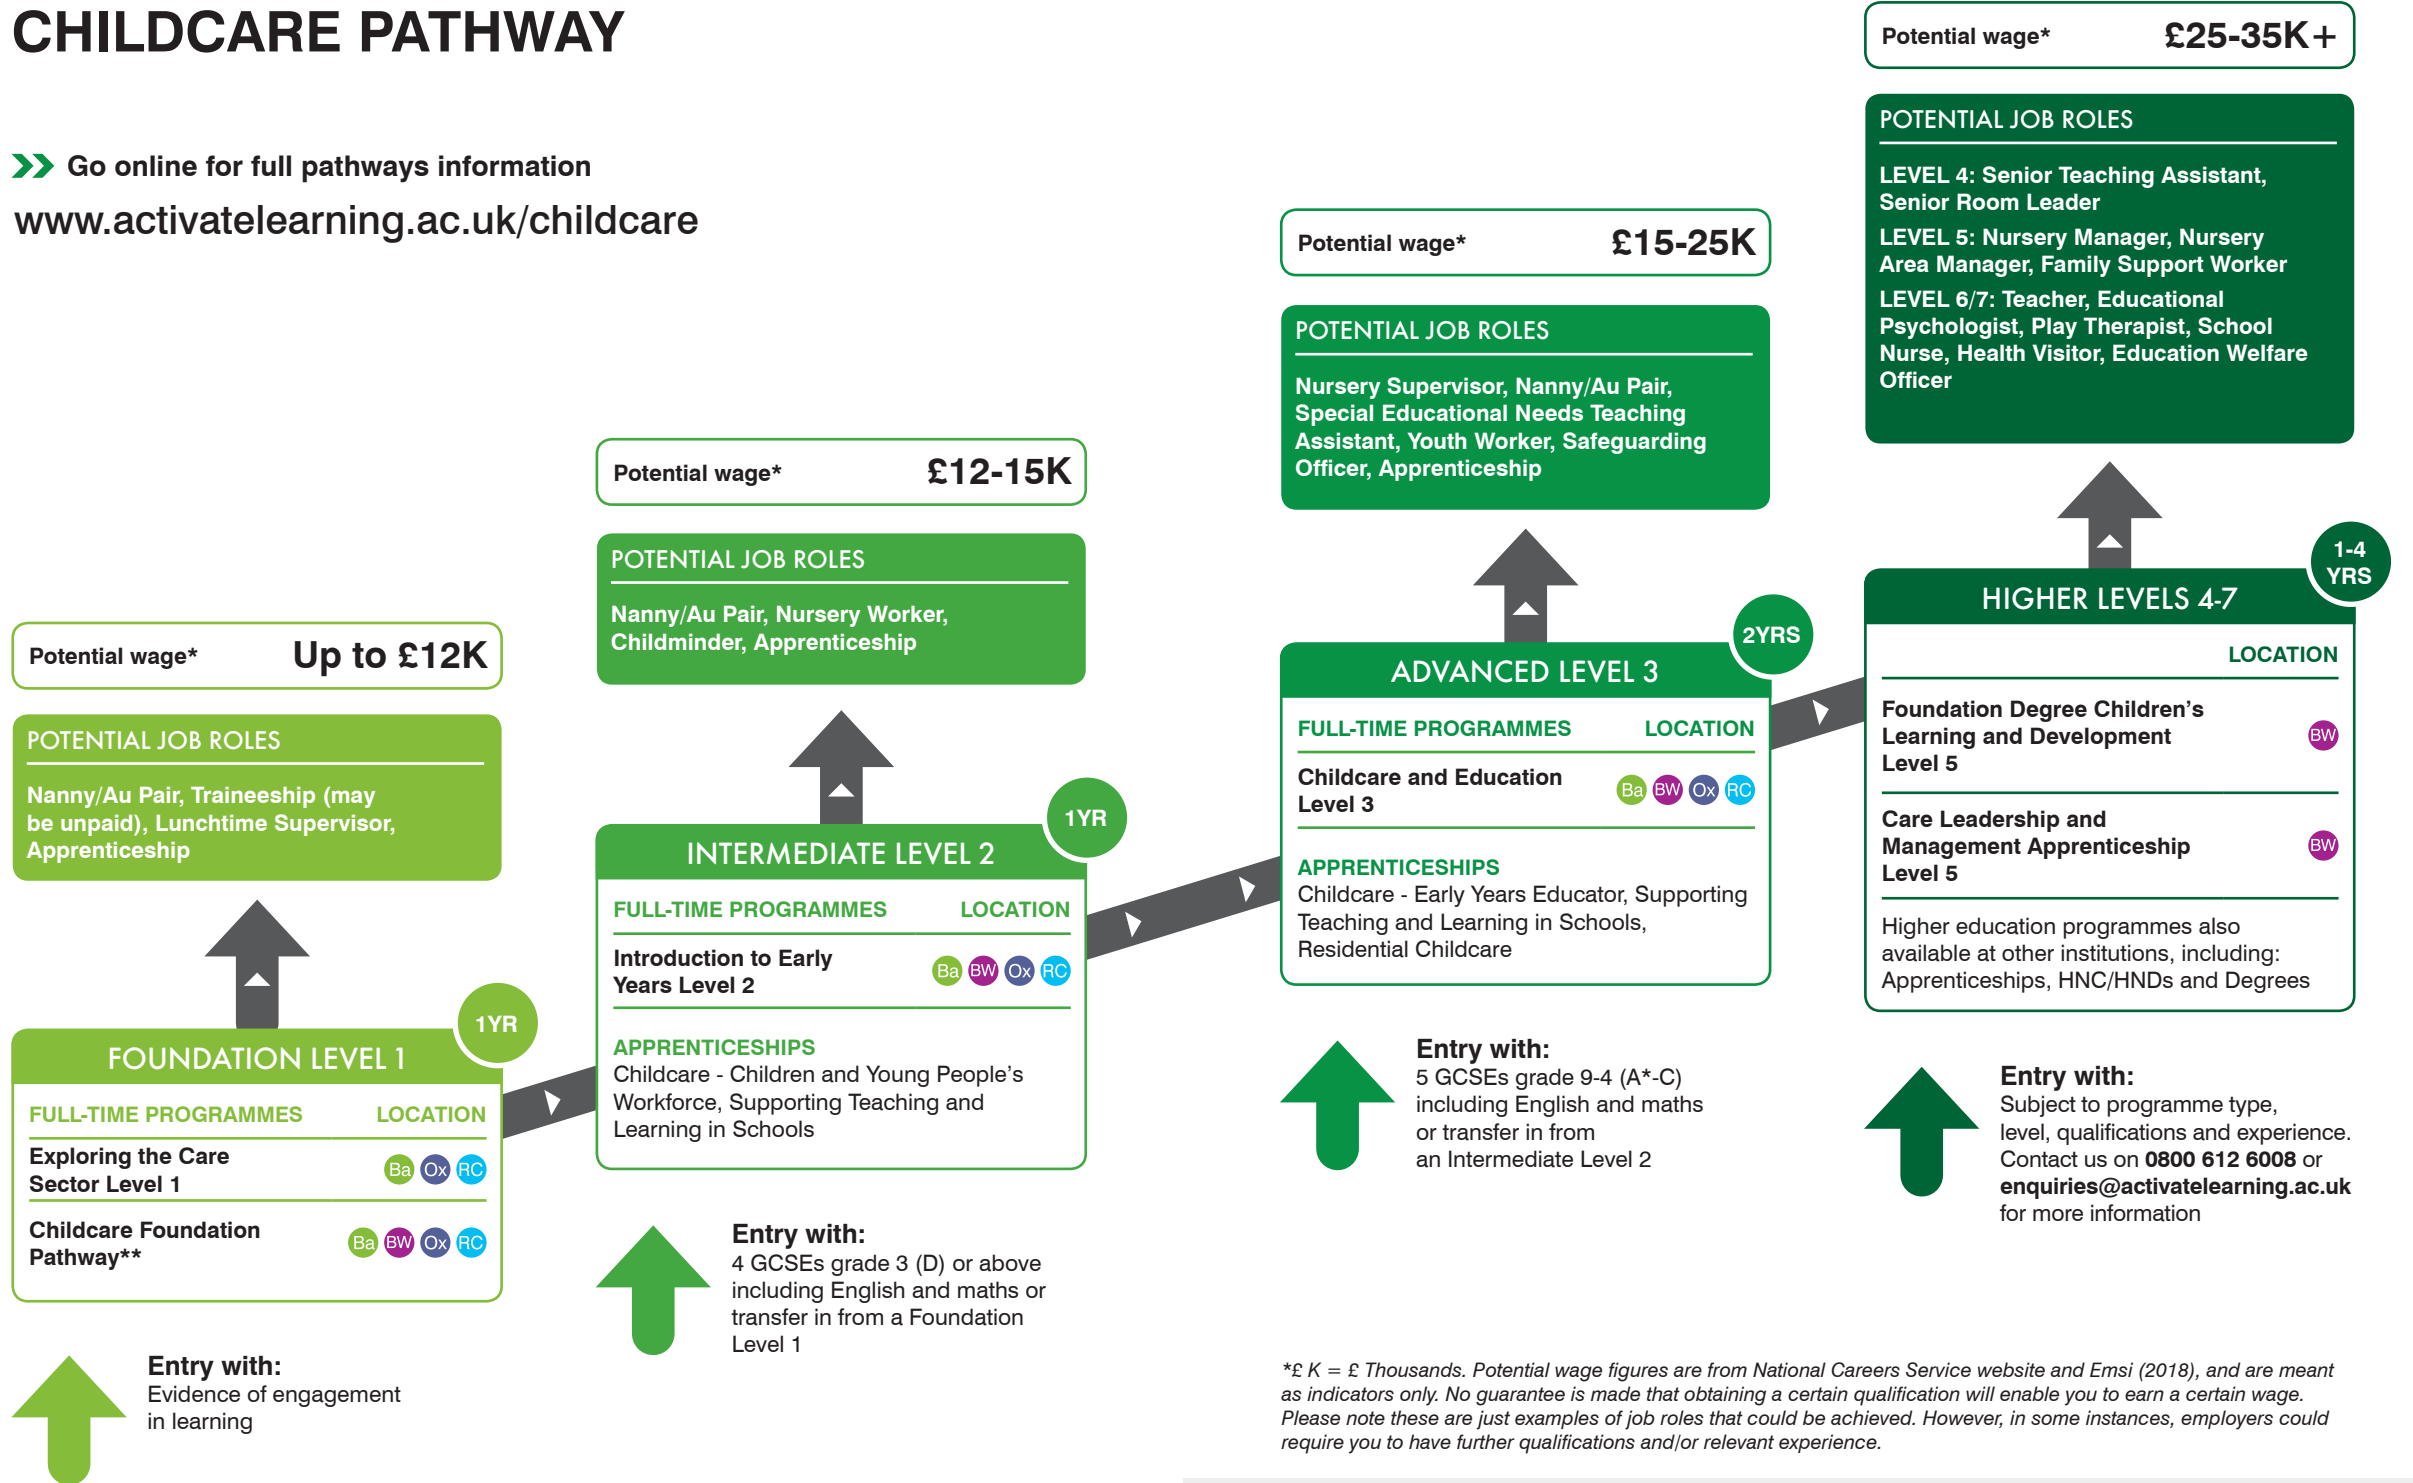

CHILDCARE PATHWAY

➤➤ Go online for full pathways information

www.activatelearning.ac.uk/childcare

*£ K = £ Thousands. Potential wage figures are from National Careers Service website and Emsi (2018), and are meant as indicators only. No guarantee is made that obtaining a certain qualification will enable you to earn a certain wage. Please note these are just examples of job roles that could be achieved. However, in some instances, employers could require you to have further qualifications and/or relevant experience.

Programme locations: Ba Banbury and Bicester College (Banbury campus)
 BW Bracknell and Wokingham College Ox City of Oxford College (city centre campus)
 TC City of Oxford College (Technology campus) RC Reading College

**Foundation programmes are run by our Lifeskills faculty. See page 53 to find out more.