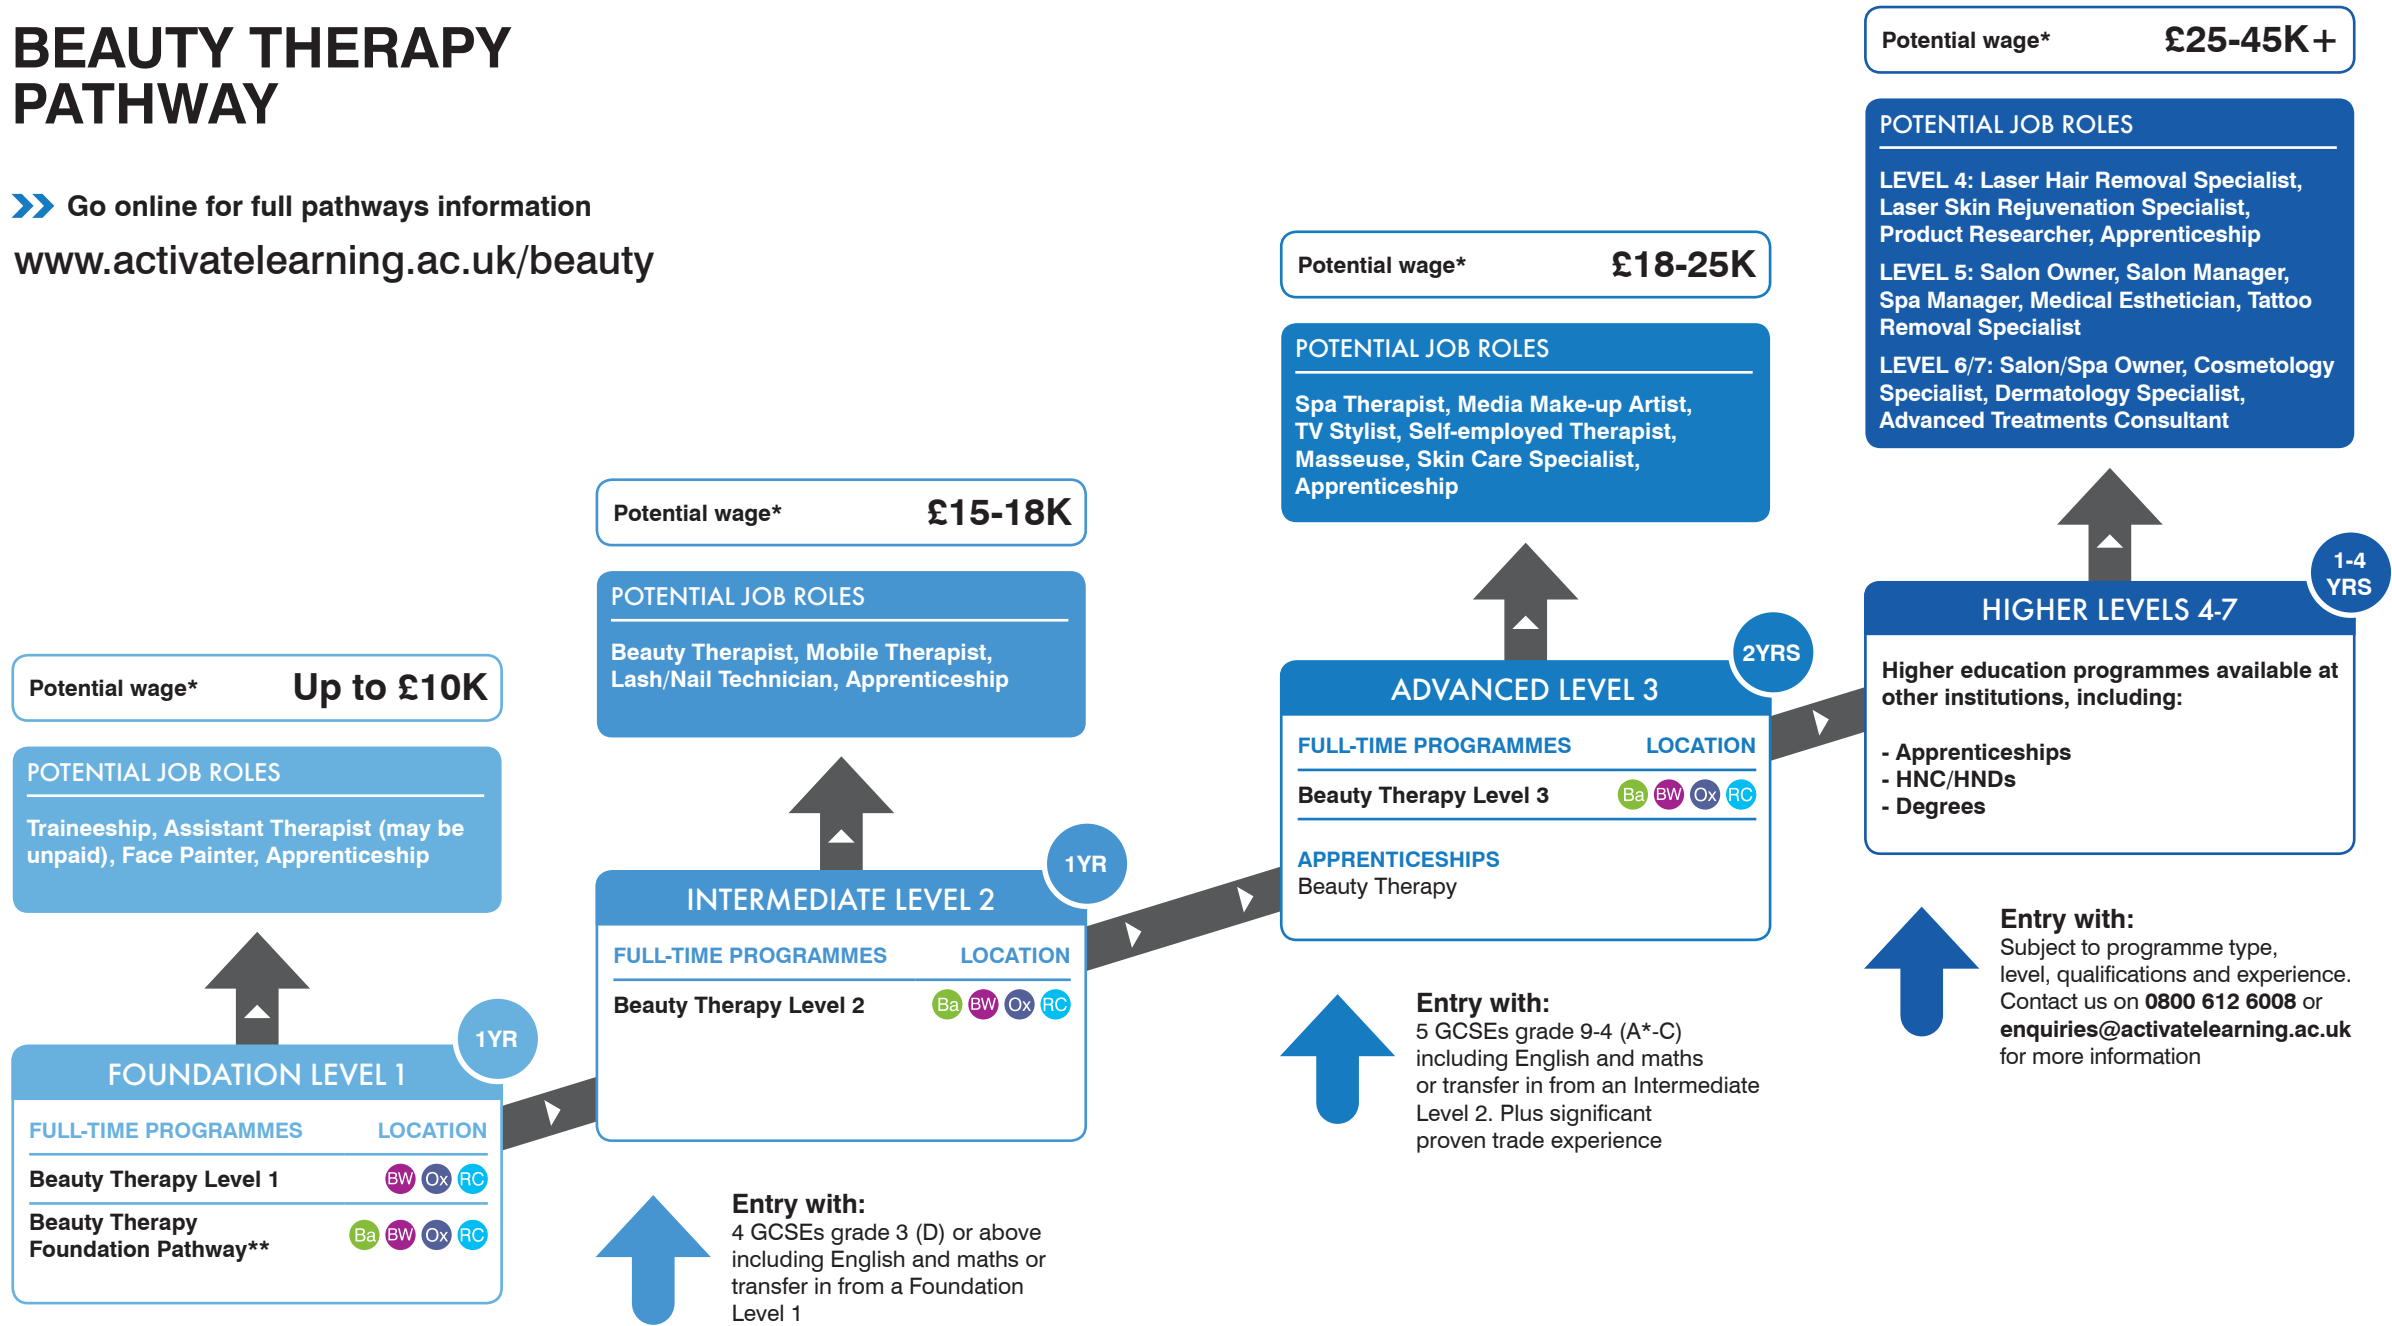

BEAUTY THERAPY PATHWAY

»» Go online for full pathways information
www.activatelearning.ac.uk/beauty

*£ K = £ Thousands. Potential wage figures are from National Careers Service website and Emsi (2018), and are meant as indicators only. No guarantee is made that obtaining a certain qualification will enable you to earn a certain wage. Please note these are just examples of job roles that could be achieved. However, in some instances, employers could require you to have further qualifications and/or relevant experience.

Programme locations: Ba Banbury and Bicester College (Banbury campus)
 BW Bracknell and Wokingham College Ox City of Oxford College (city centre campus)
 TC City of Oxford College (Technology campus) RC Reading College

**Foundation programmes are run by our Lifeskills faculty. See page 53 to find out more.